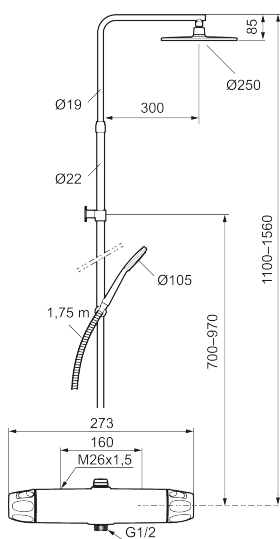

9000XE head shower kit

9000XE head shower kit is a head shower kit in chrome. The telescopic shower bar allows the wall bracket's height to be adapted to the specific bathroom's ceiling height, as well as to the user's height and/or the preferred distance to the shower head.

Article number: 86830000 **Flow 3 bar:** 7.6 l/m

Description: Chrome, 160 c/c

- Note! 160 c/c
- Safety mixer 9000XE and head shower set 9000XE
- With reversible headwork
- Anti lime-scale head- and hand shower
- Shower bar with slider and wall bracket with sealing
- Shower pipe can be shortened if required
- Wall bracket freely adjustable in height, 700–970 from connection and 50–100 mm from wall, 2x20 mm spacers included, with sealing, hidden pipe joint
- Lead Free material

Unique characteristics

Backflow protection unit type **EB**

PRODUCT DESCRIPTION

9000XE head shower kit

9000XE head shower kit is a head shower kit in chrome.
The telescopic shower bar allows the wall bracket's height to be adapted to the specific bathroom's ceiling height, as well as to the user's height and/or the preferred distance to the shower head.

NO.	FMM NO.	RSK	DESCRIPTION
10	59800800	8592005	Inlet connectors, 160 c/c
11	38632006	8590311	Filter
12	S600105	8439713	Care-handle, black, 2 pcs
13	S600092	8237548	Shower head, chrome
13	S600092.75	8237550	Shower head, brushed chrome
14	S600091	8233001	Hand shower, chrome
14	S600091.75	8233003	Hand shower, brushed chrome
15	S600093	8239502	Slider, chrome
15	S600093.75	8284780	Slider, brushed chrome
16	S600109	8252036	Shower hose, chrome
16	S600109.75	8252038	Shower hose, brushed chrome
17	S600094	8221921	Wall bracket, chrome
17	S600094.75	8221923	Wall bracket, brushed chrome
18	60770000	8591918	Service tool