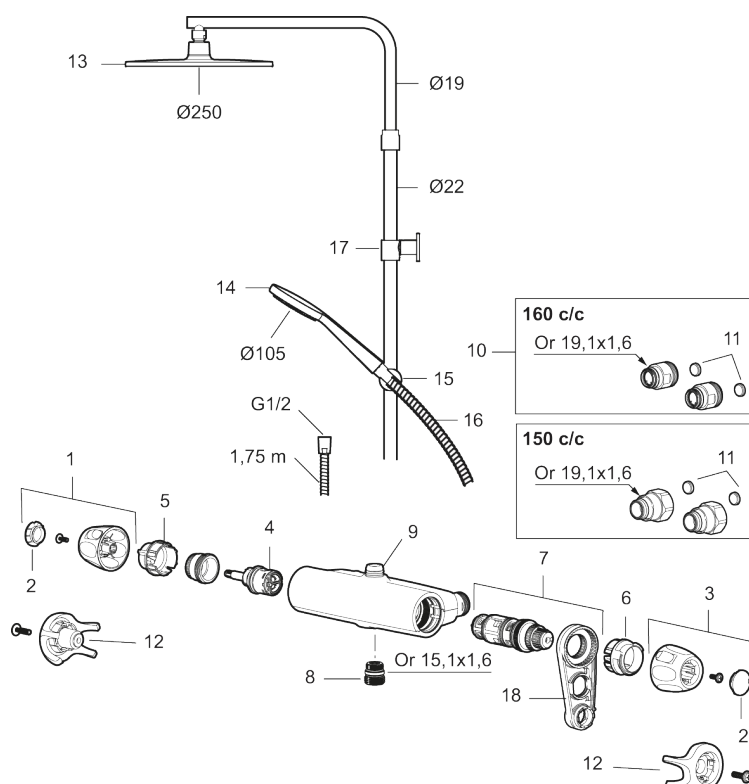

Article number: 86830000 **Flow 3 bar:** 7.6 l/m

Description: Chrome, 160 c/c

- Note! 160 c/c
- Safety mixer 9000XE and head shower set 9000XE
- With reversible headwork
- Anti lime-scale head- and hand shower
- Shower bar with slider and wall bracket with sealing
- Shower pipe can be shortened if required
- Wall bracket freely adjustable in height, 700–970 from connection and 50–100 mm from wall, 2x20 mm spacers included, with sealing, hidden pipe joint
- Lead Free material

Unique characteristics

Backflow protection unit type **EB**

PRODUCT DESCRIPTION

9000XE head shower kit

9000XE head shower kit is a head shower kit in chrome.
The telescopic shower bar allows the wall bracket's height to be adapted to the specific bathroom's ceiling height, as well as to the user's height and/or the preferred distance to the shower head.

Article number: 86830000

Sparepartlist

NO.	FMM NO.	RSK	DESCRIPTION
1	S600083	8218917	On/off handle, complete, krom
1	S600083.75	8218919	On/off handle, complete, brushed chrome
2	S600116	8218920	End cover, chrome
2	S600116.75	8218922	End cover, brushed chrome
3	S600082	8218914	Temperature handle, complete, chrome
3	S600082.75	8218916	Temperature handle, complete, brushed chrome
4	S600020	8441462	Ceramic headwork, with service tool (shower mixer)
5	S600117	8439714	Stop ring, reversible
6	S600087	8439711	Scalding protection ring
7	S600084	8439709	Thermostatic cartridge, complete, incl. service tool
8	S600088	8439712	Nipple M18x1-G1/2 for shower mixer
9	S600112	8920116	Nipple M18x1