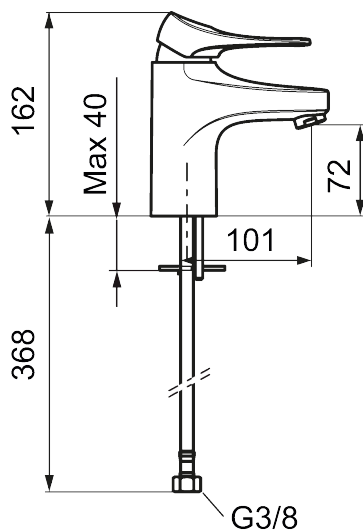

9000XE basin mixer

9000XE basin mixer LEED/BREEAM compliant is a basin mixer in chrome. Its classic design and water-saving function make it a natural choice for the bathroom. This product is LEED/BREEAM compliant, which means it meets the flow rate requirements applicable to certain new buildings and conversions.

Article number: 86507110 **Flow 3 bar:** 1.7 l/m

Description: Chrome, LEED/BREEAM compliant

Unique characteristics

Backflow protection unit type 

- Cold Start
- Ceramic cartridge with soft closing function
- Adjustable flow control and temperature limiter
- Eco Flow (energy and water saving aerator)
- Soft PEX® hoses with 3/8" connecting nut (stainless steel braided)
- Lead Free material
- Hole diameter Ø34-37 mm

Article number: 86507110

Sparepartlist

NO.	FMM NO.	RSK	DESCRIPTION
1	S600096	8387022	Lever, complete, chrome
1	S600096.75	8387024	Lever, complete, Brushed chrome
2	S600097	8387025	Cover lid with colour marking
3	S600101	8387029	Cover sleeve, chrome
3	S600101.75	8387031	Cover sleeve, brushed chrome
4	S600100	8387028	Ceramic cartridge with tool, for kitchen mixer (LEED) and basin mixer
4	S600099	8387027	Ceramic cartridge, without tool, for kitchen mixer (LEED) and basin mixer
4	S600178	8387036	Ceramic cartridge with tools
4	S600272	8387234	Ceramic cartridge, without tool
5	S600156	8280014	Housing M24 ext., 13 mm, chrome
5	S600156.75	8280015	Housing M24 ext., 13 mm, brushed chrome
6	S600072	8281671	Aerator insert, 3 l/min at 200–600 kPa
6	S600226	8280024	Aerator insert, 1,7 l/min at 200–600 kPa
7	S600160	8387096	Fastening kit, for basin mixer
8	S600175	8387083	Care-lever, complete

NO.	FMM NO.	RSK	DESCRIPTION
9	S600106	8397001	Care-kit
10	S600206	8233049	Self-closing hand shower, chrome
11	S600208	8239743	Wall bracket, chrome
12	S600152	8236561	High-pressure shower hose, L=1,5 m, chrome