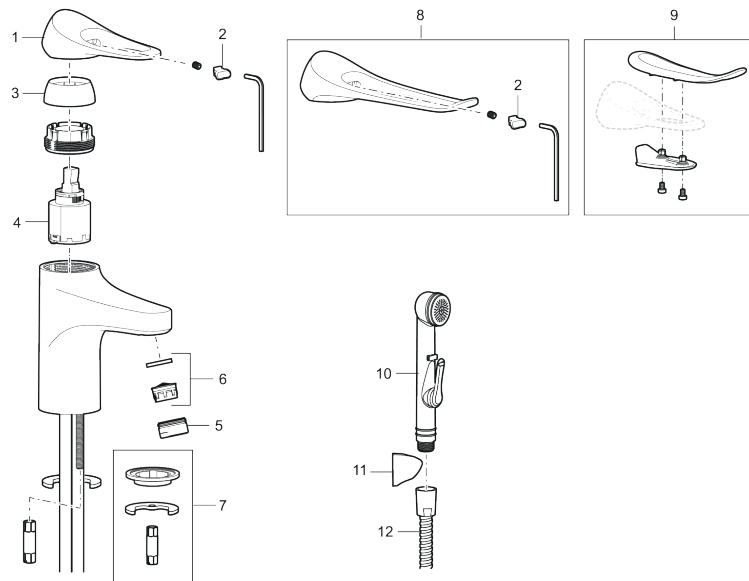

9000XE basin mixer

9000XE basin mixer LEED/BREEAM compliant is a basin mixer in chrome. Its classic design and water-saving function make it a natural choice for the bathroom. This product is LEED/BREEAM compliant, which means it meets the flow rate requirements applicable to certain new buildings and conversions.

Article number: 86507110 **Flow 3 bar:** 1.7 l/m

Description: Chrome, LEED/BREEAM compliant

Unique characteristics

Backflow protection unit type 

- Cold Start
- Ceramic cartridge with soft closing function
- Adjustable flow control and temperature limiter
- Eco Flow (energy and water saving aerator)
- Soft PEX® hoses with 3/8" connecting nut (stainless steel braided)
- Lead Free material
- Hole diameter Ø34-37 mm

PRODUCT DESCRIPTION

9000XE basin mixer

9000XE basin mixer LEED/BREEAM compliant is a basin mixer in chrome. Its classic design and water-saving function make it a natural choice for the bathroom. This product is LEED/BREEAM compliant, which means it meets the flow rate requirements applicable to certain new buildings and conversions.

Article number: 86507110

Sparepartlist

NO.	FMM NO.	RSK	DESCRIPTION
1	S600096	8387022	Lever, complete, chrome
1	S600096.75	8387024	Lever, complete, Brushed chrome
2	S600097	8387025	Cover lid with colour marking
3	S600101	8387029	Cover sleeve, chrome
3	S600101.75	8387031	Cover sleeve, brushed chrome
4	S600100	8387028	Ceramic cartridge with tool, for kitchen mixer (LEED) and basin mixer
4	S600099	8387027	Ceramic cartridge, without tool, for kitchen mixer (LEED) and basin mixer
4	S600178	8387036	Ceramic cartridge with tools
4	S600272	8387234	Ceramic cartridge, without tool
5	S600156	8280014	Housing M24 ext., 13 mm, chrome
5	S600156.75	8280015	Housing M24 ext., 13 mm, brushed chrome
6	S600072	8281671	Aerator insert, 3 l/min at 200–600 kPa
6	S600226	8280024	Aerator insert, 1,7 l/min at 200–600 kPa
7	S600160	8387096	Fastening kit, for basin mixer
8	S600175	8387083	Care-lever, complete