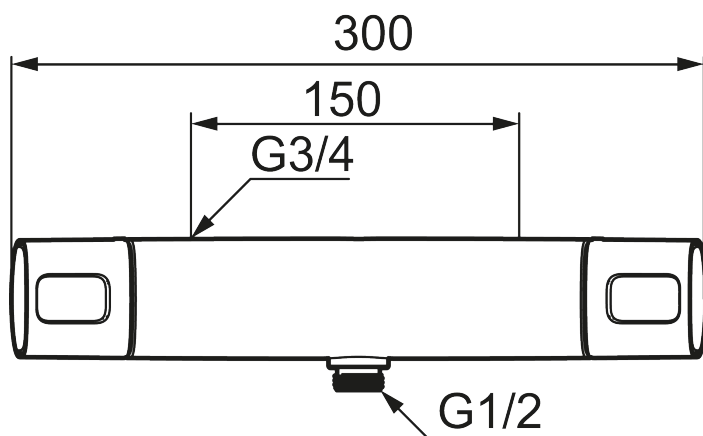

Article number: 83801500

Description: Chrome, 150 c/c

Unique characteristics

Backflow protection unit type

- With shower connection down
- Pressure balanced thermostatic mixer
- With ceramic sealed headwork
- Temperature handle with safety stop at 38°C
- With Eco-function
- Approved non-return valves, EN-Standard EN1717