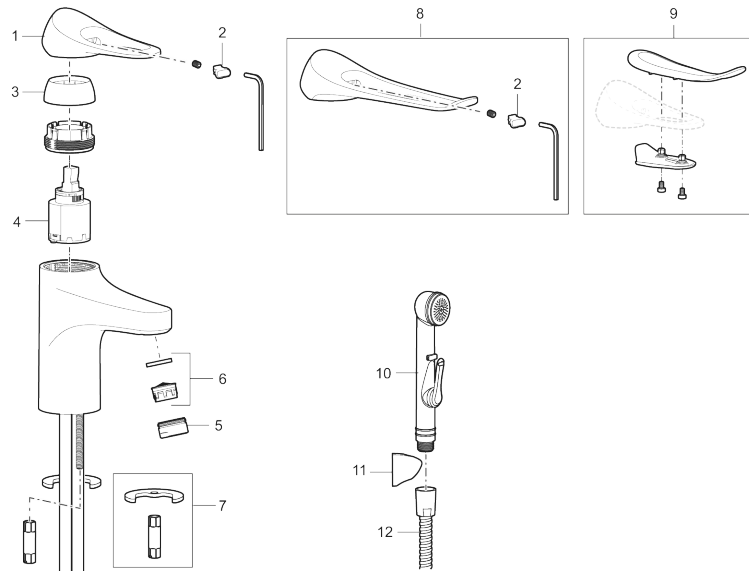

Description: Chrome, with Soft PEX® L=260 mm

- Cold Start
- Ceramic cartridge with soft closing function
- Adjustable flow control and temperature limiter
- Eco Flow (energy and water saving aerator)
- Soft PEX® hoses with 3/8" connecting nut (stainless steel braided)
- Lead Free material
- Hole diameter Ø34-37 mm

Unique characteristics

Backflow protection unit type 

PRODUCT DESCRIPTION

9000XE basin mixer

9000XE basin mixer is a basin mixer in chrome. Its classic design and water-saving function make it a natural choice for the bathroom.

Article number: 86502010

Sparepartlist

NO.	FMM NO.	RSK	DESCRIPTION
1	S600096	8387022	Lever, complete, chrome
1	S600096.75	8387024	Lever, complete, Brushed chrome
2	S600097	8387025	Cover lid with colour marking
3	S600101	8387029	Cover sleeve, chrome
3	S600101.75	8387031	Cover sleeve, brushed chrome
4	S600100	8387028	Ceramic cartridge with tool, for kitchen mixer (LEED) and basin mixer
4	S600099	8387027	Ceramic cartridge, for kitchen mixer (LEED) and basin mixer
4	S600178	8387036	Ceramic cartridge with tools
5	S600156	8280014	Housing M24 ext., 13 mm, chrome
5	S600156.75	8280015	Housing M24 ext., 13 mm, brushed chrome
6	S600072	8281671	Aerator insert, 3 l/min at 200–600 kPa
6	S600226	8280024	Aerator insert, 1,7 l/min at 200–600 kPa
7	S600160	8387096	Fastening kit, for basin mixer
8	S600175	8387083	Care-lever, complete
9	S600106	8397001	Care-kit
10	S600206	8233049	Self-closing hand shower, chrome
11	S600157	8239542	Wall bracket, chrome

NO.	FMM NO.	RSK	DESCRIPTION
11	S600157.75	8239544	Wall bracket, børstet krom
12	S600152	8236561	High-pressure shower hose, L=1,5 m, chrome