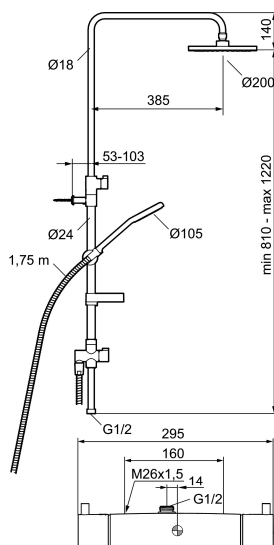

Unique characteristics

- Safety mixer art.no. 9681-0000 and head shower set Garda art.no. 9395-1000
- **With telescopic funktion**, adjustable 410 mm
- Hand shower with airmixture, for extra soft spray
- Both head and hand shower have Eco Flow 12 l/min
- Shower bar with diverter, slider, soap dish and flexible wall bracket with sealing

Backflow protection unit type