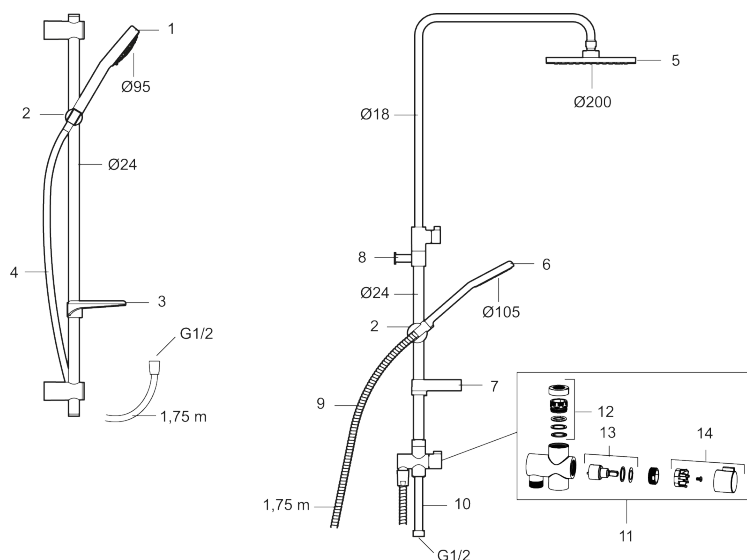

## GARDA head shower kit

FM Mattsson Garda is a series where the sleek shape cooperates with excellent function in an exemplary manner. The Shower set consists of a hand shower, hose and shower rod and has smart solutions such as flexible upper bracket and a lime resistant strainer.

**Article number:** 96831000 **Flow 3 bar:** 12.0 l/m

**Description:** Chrome, 160 c/c

### Unique characteristics

- Safety mixer art.no. 9681-0000 and head shower set Garda art.no. 9395-1000
- **With telescopic funktion**, adjustable 410 mm
- Hand shower with airmixture, for extra soft spray
- Both head and hand shower have Eco Flow 12 l/min
- Shower bar with diverter, slider, soap dish and flexible wall bracket with sealing

### Sparepartlist

NO.	FMM NO.	RSK	DESCRIPTION
1	96750900	8197646	Hand shower
2	93780000	8185671	Slider
3	94640007	8185634	Soap dish, transparent
4	93131755	8181832	Shower hose, cromoflex, L=1,75 m
5	93991000	8180619	Shower head
6	93810900	8199213	Hand shower, Eco Flow 12 l/min
6	93820000	8199214	Hand shower, Eco Flow 6 l/min
7	94642000	8185687	Soap dish
8	96730000	8190745	Wall bracket
9	34841750	8181618	Shower hose, chrome
10	58920100	8189019	Extension bar
11	58903000	8190747	Diverter, complete
12	58961000	8221708	Repair kit for diverter
13	59071000	8221706	Cartridge
14	59081000	8221707	Handle