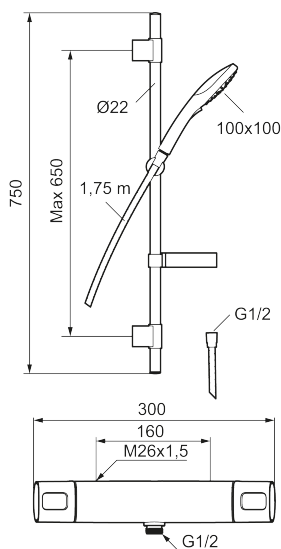

**Article number:** 85820000 **Flow 3 bar:** 7.5 l/m

**Description:** Chrome, 160 c/c, Lead Free

### Uniqe characteristics

Backflow protection unit type

- Constant flow 7,5 l/min at 200–600 kPa
- Safety mixer art.no. 8380-0000 and shower set art.no. 8370-3900
- Shower set has anti lime-scale hand shower with, shower bar with slider, soap dish and wall brackets with sealing