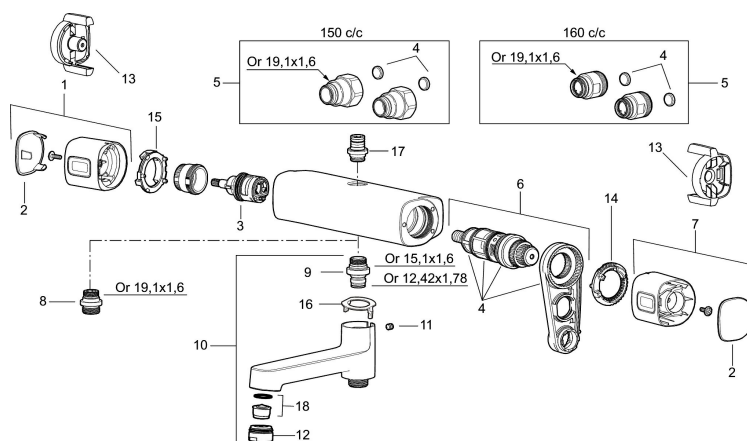

- Pressure balanced thermostatic mixer
- Swivel spout with built-in diverter
- With ceramic sealed headwork
- Temperature handle with safety stop at 38°C
- With Eco-function
- Approved non-return valves, EN-Standard EN1717

Also see our FM Mattsson Siljan shower and bath packages – smart all-in-one solutions with an overhead shower or hand shower set.

Article number: 83900000

Sparepartlist

NO.	FMM NO.	RSK	DESCRIPTION
1	35480009	8592029	On/off handle, complete
2	39031500	8592052	End cover
3	35980009	8585850	Ceramic on/off headwork, reversible
4	38680009	8591701	Filter kit incl. o-rings and service tool
5	59800800	8592005	Inlet connectors, 160 c/c
5	59810800	8592006	Inlet connectors 150 c/c (left-handed thread)
6	38601009	8591609	Thermostatic cartridge, complete, incl. service tool
7	35480109	8592033	Temperature handle, complete
8	39710800	8591967	Nipple M18x1-G1/2 for shower mixer
9	39754000	8591969	Nipple M18x1 with o-ring for bath mixer
10	83990000	8154079	Swivel spout with integrated diverter
11	38086000	8439701	Locking screw
12	29142400	8281526	Housing M24 ext., 13 mm
13	35976209	8592039	Care-handle, black, 2 pcs
14	38523000	8592058	Scalding protection ring