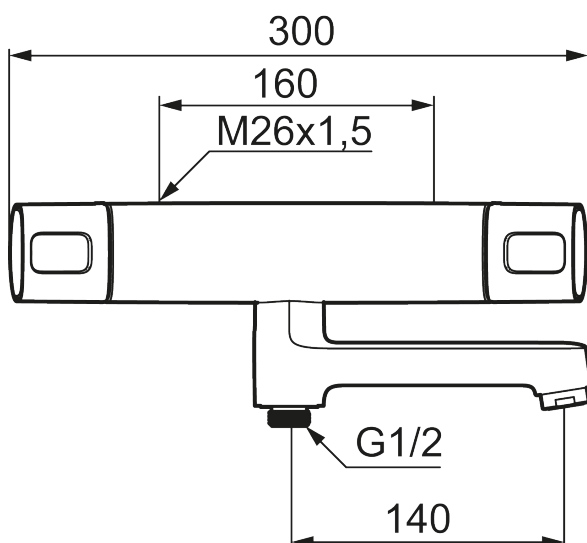

SILJAN bath mixer

In the FM Mattsson Siljan collection, strong focus has been placed on design. Soft, curved shapes are used consistently to create a coordinated look. This, along with our energy-saving functions and well-known high quality, makes them very popular with plumbers.

Also see our FM Mattsson Siljan shower and bath packages – smart all-in-one solutions with an overhead shower or hand shower set.

Article number: 83900000

Description: Chrome, 160 c/c

Uniqe characteristics

- Pressure balanced thermostatic mixer
- Swivel spout with built-in diverter
- With ceramic sealed headwork
- Temperature handle with safety stop at 38°C
- With Eco-function
- Approved non-return valves, EN-Standard EN1717

Backflow protection unit type