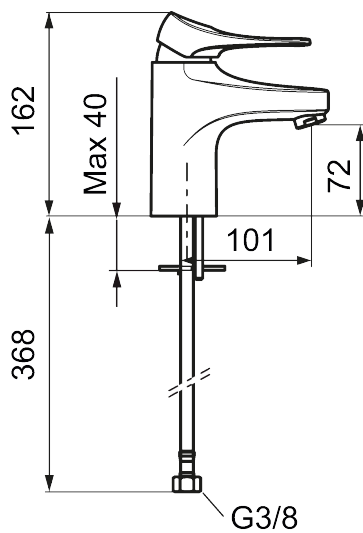

9000XE basin mixer

9000XE basin mixer is a basin mixer in brushed chrome. Its classic design and water-saving function make it a natural choice for the bathroom.

Article number: 86500013 **Flow 3 bar:** 4.5 l/m

Description: Brushed chrome

- Cold Start
- Ceramic cartridge with soft closing function
- Adjustable flow control and temperature limiter
- Eco Flow (energy and water saving aerator)
- Soft PEX[®] hoses with 3/8" connecting nut (stainless steel braided)
- Lead Free material
- Hole diameter Ø34-37 mm

Unique characteristics

Backflow protection unit type 

PRODUCT DESCRIPTION

9000XE basin mixer

9000XE basin mixer is a basin mixer in brushed chrome. Its classic design and water-saving function make it a natural choice for the bathroom.

NO.	FMM NO.	RSK	DESCRIPTION
11	S600157	8239542	Wall bracket, chrome
11	S600157.75	8239544	Wall bracket, børstet krom
12	S600152	8236561	High-pressure shower hose, L=1,5 m, chrome