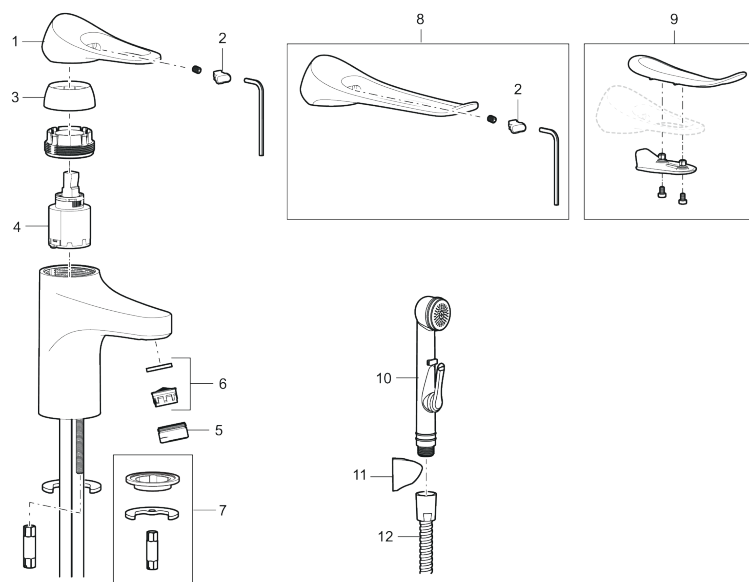

Description: Brushed chrome

- Cold Start
- Ceramic cartridge with soft closing function
- Adjustable flow control and temperature limiter
- Eco Flow (energy and water saving aerator)
- Soft PEX[®] hoses with 3/8" connecting nut (stainless steel braided)
- Lead Free material
- Hole diameter Ø34-37 mm

Unique characteristics

Backflow protection unit type 

PRODUCT DESCRIPTION

9000XE basin mixer

9000XE basin mixer is a basin mixer in brushed chrome. Its classic design and water-saving function make it a natural choice for the bathroom.

Article number: 86500013

Sparepartlist

NO.	FMM NO.	RSK	DESCRIPTION
1	S600096	8387022	Lever, complete, chrome
1	S600096.75	8387024	Lever, complete, Brushed chrome
2	S600097	8387025	Cover lid with colour marking
3	S600101	8387029	Cover sleeve, chrome
3	S600101.75	8387031	Cover sleeve, brushed chrome
4	S600100	8387028	Ceramic cartridge with tool, for kitchen mixer (LEED) and basin mixer
4	S600099	8387027	Ceramic cartridge, without tool, for kitchen mixer (LEED) and basin mixer
4	S600178	8387036	Ceramic cartridge with tools
4	S600272	8387234	Ceramic cartridge, without tool
5	S600156	8280014	Housing M24 ext., 13 mm, chrome
5	S600156.75	8280015	Housing M24 ext., 13 mm, brushed chrome
6	S600072	8281671	Aerator insert, 3 l/min at 200–600 kPa
6	S600226	8280024	Aerator insert, 1,7 l/min at 200–600 kPa
7	S600160	8387096	Fastening kit, for basin mixer
8	S600175	8387083	Care-lever, complete
9	S600106	8397001	Care-kit
10	S600206	8233049	Self-closing hand shower, chrome

NO.	FMM NO.	RSK	DESCRIPTION
11	S600157	8239542	Wall bracket, chrome
11	S600157.75	8239544	Wall bracket, børstet krom
12	S600152	8236561	High-pressure shower hose, L=1,5 m, chrome