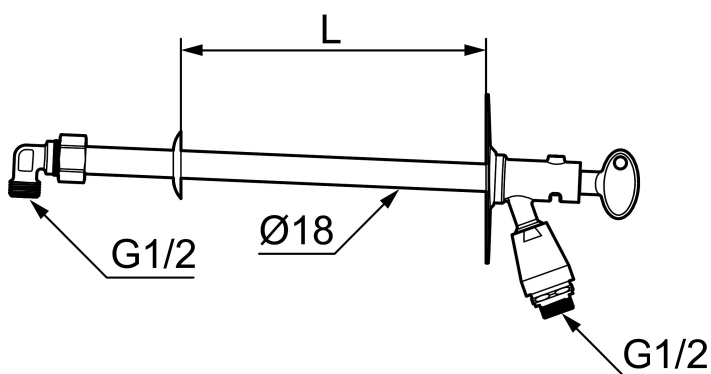

## Garden valve with vacuum valve and key

Our garden valves are self-draining and therefore frost-proof even if you forget to dismantle the garden hose before the season with degrees below zero. However, we recommended that you always remove the hose and coupling when there is a risk of low temperatures.

Article number: 42940400

Description: For wall thickness max. 400 mm

### Unique characteristics

Backflow protection unit type 

- Self-draining
- With vacuum valve and key
- With approved non-return valve
- Frost-proof even if the hose/coupling is connected
- Can be cut to suit wall thickness
- Wall bracket: H=106 mm, W=66 mm, diagonal screw holes
- Approved backflow prevention device, EN-Standard EN 1717