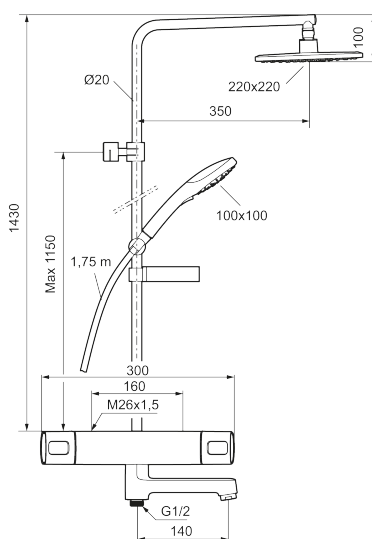

Article number: 83930000 **Flow 3 bar:** 22.0 l/m

Description: Chrome, 160 c/c

Unique characteristics

Backflow protection unit type **EB**

- Safety mixer Siljan and head shower set Siljan
- With reversible headwork
- Svivel spout with integrated diverter
- Anti lime-scale head- and hand shower
- Eco Flow, hand shower 9 l/min and head shower 12 l/min
- Shower bar with slider, soap dish and wall bracket with sealing
- Shower pipe can be shortened if required
- Flexible wall bracket ± 5 mm in height and 50–100 mm from wall, 2x18 mm spacers included, with sealing, hidden pipe joint

NO.	FMM NO.	RSK	DESCRIPTION
1	35480009	8592029	On/off handle, complete
2	39031500	8592052	End cover
3	35980009	8585850	Ceramic on/off headwork, reversible
4	38680009	8591701	Filter kit incl. o-rings and service tool
5	59800800	8592005	Inlet connectors, 160 c/c
5	59810800	8592006	Inlet connectors 150 c/c (left-handed thread)
6	S600275	8397029	Thermostatic cartridge, complete, incl. service tool
7	35480109	8592033	Temperature handle, complete
8	39710800	8591967	Nipple M18x1-G1/2 for shower mixer
9	39754000	8591969	Nipple M18x1 with o-ring for bath mixer
10	83990000	8154079	Swivel spout with integrated diverter
11	38086000	8439701	Locking screw
12	29142400	8281526	Housing M24 ext., 13 mm
13	35976209	8592039	Care-handle, black, 2 pcs
14	38523000	8592058	Scalding protection ring
15	38531000	8592059	Stop ring, standard

NO.	FMM NO.	RSK	DESCRIPTION
15	38531040	8592060	Stop ring, reversible
16	38521000	8295345	Stop ring
17	39716000		Nipple M18x1
18	29102650	8281547	Aerator insert, 20–24 l/min at 300 kPa