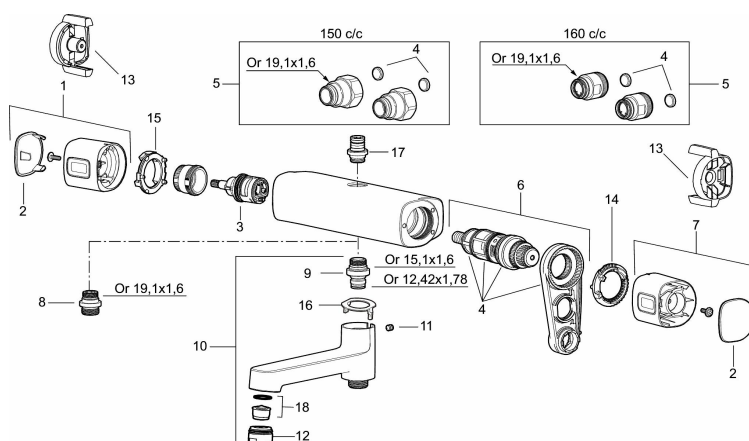

PRODUCT DESCRIPTION

SILJAN head shower kit (bath mixer)

Our new FM Mattsson Siljan collection combines design with eco-friendly and energy-saving functions without compromising on comfort. The Siljan shower range includes a wide selection of overhead shower and hand shower sets.

The showers can be combined with a Siljan thermostatic shower or bath mixer. Or make things simple by choosing one of our smart all-in-one overhead or hand shower sets.

Article number: 83930000

Sparepartlist

NO.	FMM NO.	RSK	DESCRIPTION
1	35480009	8592029	On/off handle, complete
2	39031500	8592052	End cover
3	35980009	8585850	Ceramic on/off headwork, reversible
4	38680009	8591701	Filter kit incl. o-rings and service tool
5	59800800	8592005	Inlet connectors, 160 c/c
5	59810800	8592006	Inlet connectors 150 c/c (left-handed thread)
6	S600275	8397029	Thermostatic cartridge, complete, incl. service tool
7	35480109	8592033	Temperature handle, complete
8	39710800	8591967	Nipple M18x1-G1/2 for shower mixer
9	39754000	8591969	Nipple M18x1 with o-ring for bath mixer
10	83990000	8154079	Swivel spout with integrated diverter
11	38086000	8439701	Locking screw
12	29142400	8281526	Housing M24 ext., 13 mm
13	35976209	8592039	Care-handle, black, 2 pcs
14	38523000	8592058	Scalding protection ring
15	38531000	8592059	Stop ring, standard