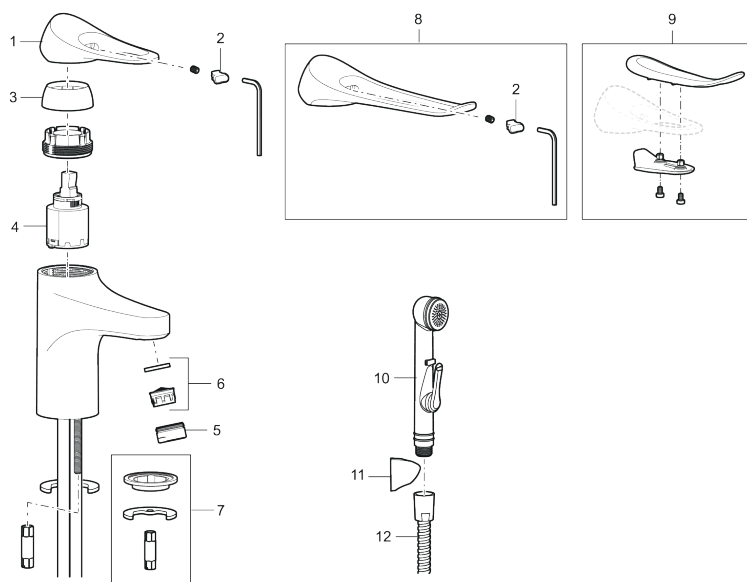

Description: Chrome, with Soft PEX® L=260 mm

- Cold Start
- Ceramic cartridge with soft closing function
- Adjustable flow control and temperature limiter
- Eco Flow (energy and water saving aerator)
- Soft PEX® hoses with 3/8" connecting nut (stainless steel braided)
- Lead Free material
- Hole diameter Ø34-37 mm

Unique characteristics

Backflow protection unit type

PRODUCT DESCRIPTION

9000XE basin mixer

9000XE basin mixer is a basin mixer in chrome. Its classic design and water-saving function make it a natural choice for the bathroom.

Article number: 86502010

Sparepartlist

NO.	FMM NO.	RSK	DESCRIPTION
1	S600096	8387022	Lever, complete, chrome
1	S600096.75	8387024	Lever, complete, Brushed chrome
2	S600097	8387025	Cover lid with colour marking
3	S600101	8387029	Cover sleeve, chrome
3	S600101.75	8387031	Cover sleeve, brushed chrome
4	S600100	8387028	Ceramic cartridge with tool, for kitchen mixer (LEED) and basin mixer
4	S600099	8387027	Ceramic cartridge, without tool, for kitchen mixer (LEED) and basin mixer
4	S600178	8387036	Ceramic cartridge with tools
4	S600272	8387234	Ceramic cartridge, without tool
5	S600156	8280014	Housing M24 ext., 13 mm, chrome
5	S600156.75	8280015	Housing M24 ext., 13 mm, brushed chrome
6	S600072	8281671	Aerator insert, 3 l/min at 200–600 kPa
6	S600226	8280024	Aerator insert, 1,7 l/min at 200–600 kPa
7	S600160	8387096	Fastening kit, for basin mixer
8	S600175	8387083	Care-lever, complete
9	S600106	8397001	Care-kit
10	S600206	8233049	Self-closing hand shower, chrome

NO.	FMM NO.	RSK	DESCRIPTION
11	S600157	8239542	Wall bracket, chrome
11	S600157.75	8239544	Wall bracket, børstet krom
12	S600152	8236561	High-pressure shower hose, L=1,5 m, chrome