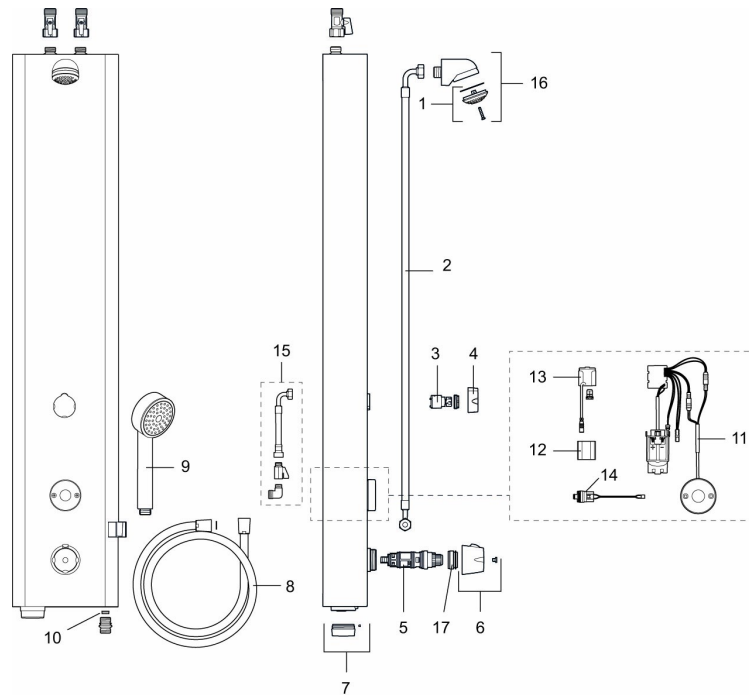

- Shower panel with possibilities of wireless connection (subscription is required)
- Thermostatic function, with adjustable temperature
- Mains operation (excl. transformer). Incl. AC adapter and 5 m extension cable
- Connection up G1/2". Ball valve are ordered seperately
- With solenoid valve and filter
- Programmable start button. Rinsing time from 10–60 seconds, (30 seconds is the factory preset)
- Flush Timeout - safety shut-off to prevent flooding, maximum of 5 minutes
- Jet angle adjustable +/- 5°
- Flow limiter 9 l/min
- Can be turned off by solenoid valve (eg for cleaning)
- Equipped with system for thermal disinfection against legionella
- IP class sensor, IP67
- Approved non-return valves, EN-Standard EN1717

PRODUCT DESCRIPTION

FM Mattsson tronic shower panel WMS, with thermostatic function, mains operation

Article number: 95076100

Sparepartlist

NO.	FMM NO.	RSK	DESCRIPTION
1	29182000	8221808	Shower strainer
2	39090700	8221813	Connection hose, 0,7 m
3	59072000	8221814	Cartridge for diverter
4	16221700	8221796	Handle for diverter
5	38607000	8591963	Thermostatic cartridge, complete, incl. service tool
6	S600222	8239545	Temperature handle, complete
7	16222600	8438816	Cover plug for battery, black
8	34831750	8221810	Shower hose, 1,75 m
9	94760900	8221816	Hand shower
10	29900600	8224321	Flow limiter, constant flow 6 l/min at 200–600 kPa
10	29900900	8221809	Flow limiter, constant flow 9 l/min at 200–600 kPa
10	29901200	8224320	Flow limiter, constant flow 12 l/min at 200–600 kPa
11	16216500	8438815	Electronic unit