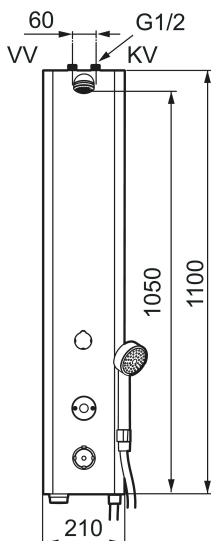

Unique characteristics

Backflow protection unit type 

FM Mattsson tronic shower panel WMS, with thermostatic function, mains operation

Article number: 95076100

Description: Stainless look, mains operated (excl. transformer), included 5 m extension cable

- Shower panel with possibilities of wireless connection (subscription is required)
- Thermostatic function, with adjustable temperature
- Mains operation (excl. transformer). Incl. AC adapter and 5 m extension cable
- Connection up G1/2". Ball valve are ordered seperately
- With solenoid valve and filter
- Programmable start button. Rinsing time from 10–60 seconds, (30 seconds is the factory preset)
- Flush Timeout - safety shut-off to prevent flooding, maximum of 5 minutes
- Jet angle adjustable +/- 5°
- Flow limiter 9 l/min
- Can be turned off by solenoid valve (eg for cleaning)
- Equipped with system for thermal disinfection against legionella
- IP class sensor, IP67
- Approved non-return valves, EN-Standard EN1717

PRODUCT DESCRIPTION

FM Mattsson tronic shower panel WMS, with thermostatic function, mains operation

Article number: 95076100

Sparepartlist

NO.	FMM NO.	RSK	DESCRIPTION
1	29182000	8221808	Shower strainer
2	39090700	8221813	Connection hose, 0,7 m
3	59072000	8221814	Cartridge for diverter
4	16221700	8221796	Handle for diverter
5	38607000	8591963	Thermostatic cartridge, complete, incl. service tool
6	S600222	8239545	Temperature handle, complete
7	16222600	8438816	Cover plug for battery, black
8	34831750	8221810	Shower hose, 1,75 m
9	94760900	8221816	Hand shower
10	29900600	8224321	Flow limiter, constant flow 6 l/min at 200–600 kPa
10	29900900	8221809	Flow limiter, constant flow 9 l/min at 200–600 kPa
10	29901200	8224320	Flow limiter, constant flow 12 l/min at 200–600 kPa
11	16216500	8438815	Electronic unit