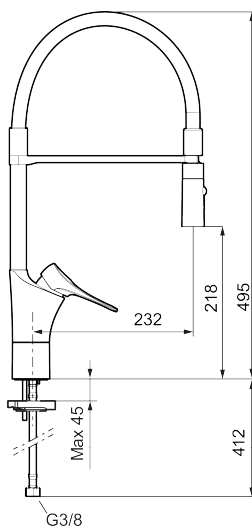

**Article number:** 86130013 **Flow 3 bar:** 6.0 l/m

**Description:** Brushed chrome

### Unique characteristics

Backflow protection unit type **EB**

- Cold Start
- Ceramic cartridge with soft closing function
- Adjustable flow control and temperature limiter
- Hose, limitation part for 60°, 85°, 110° or 360° included
- Nozzle with concentrated jet and handshower
- Soft PEX® hoses with 3/8" connecting nut (stainless steel braided)
- Approved non-return valves, EN-Standard EN1717
- Lead Free material
- Hole diameter Ø34-37 mm