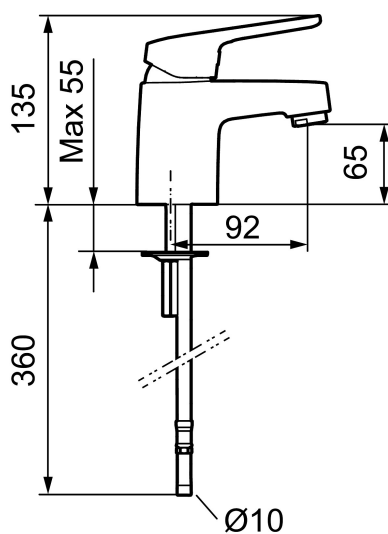

Big or small? Our FM Mattsson Siljan has products for everybody, regardless of their taste or the size of their home.

The new Siljan Mini basin mixer is a compact product that packs a punch. Specially designed for small homes, small bathrooms or small hands. The choice is yours. Needless to say, you get the same high quality, just in a smaller size.

Article number: 83520000 Flow 3 bar: 6.4 l/m

Description: Chrome, connection flat end Ø10 mm

Unique characteristics

Backflow protection unit type 

- Cold Start
- Ceramic cartridge with soft closing function
- Adjustable flow control and temperature limiter
- Eco Flow (energy and water saving aerator)
- Soft PEX[®] hoses (stainless steel braided)
- Small model

Article number: 83520000

Sparepartlist

NO.	FMM NO.	RSK	DESCRIPTION
1	58501000	8592023	Complete lever, chrome
2	58511000	8592021	Cover lid with colour marking
3	58521000	8592020	Cover sleeve, chrome
4	58530140	8241726	Fastening nipple with service tool
5	S600298	3870203	Service tool
6	S600273	8387230	Ceramic cartridge with service tool, cold start (green ring)
6	59115500	8591947	Ceramic cartridge with service tool, standard (red ring)
6	59126000	8591966	Ceramic cartridge with service tool, Eco Plus (green ring)