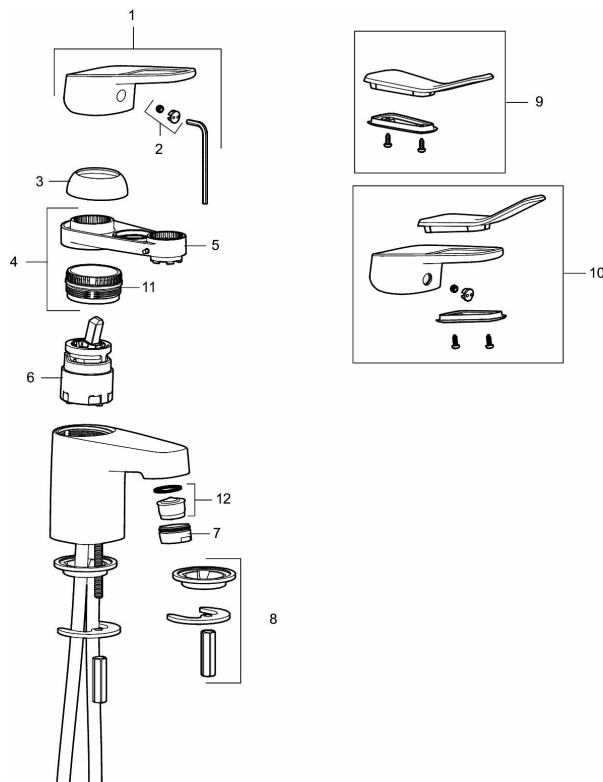

Article number: 83520000 Flow 3 bar: 6.4 l/m

Description: Chrome, connection flat end Ø10 mm

Unique characteristics

Backflow protection unit type 

- Cold Start
- Ceramic cartridge with soft closing function
- Adjustable flow control and temperature limiter
- Eco Flow (energy and water saving aerator)
- Soft PEX[®] hoses (stainless steel braided)
- Small model

PRODUCT DESCRIPTION

SILJAN mini basin mixer

Soft, curved lines and ultra-shiny surfaces. We have emphasised clean design, simplicity and function, in line with our vision of caring for people and the environment. Strong focus has been placed on design, and specific shapes are used consistently to create a coordinated look. Big or small? Our FM Mattsson Siljan has products for everybody, regardless of their taste or the size of their home. The new Siljan Mini basin mixer is a compact product that packs a punch. Specially designed for small homes, small bathrooms or small hands. The choice is yours. Needless to say, you get the same high quality, just in a smaller size.

Article number: 83520000

Sparepartlist

NO.	FMM NO.	RSK	DESCRIPTION
1	58501000	8592023	Complete lever, chrome
2	58511000	8592021	Cover lid with colour marking
3	58521000	8592020	Cover sleeve, chrome
4	58530140	8241726	Fastening nipple with service tool
5	S600298	3870203	Service tool
6	S600273	8387230	Ceramic cartridge with service tool, cold start (green ring)
6	59115500	8591947	Ceramic cartridge with service tool, standard (red ring)
6	59126000	8591966	Ceramic cartridge with service tool, Eco Plus (green ring)