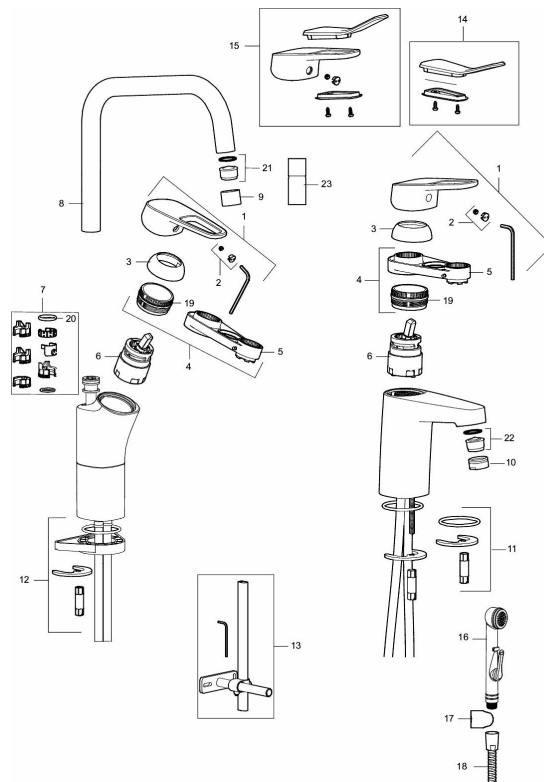

Article number: 83500000 Flow 3 bar: 6.2 l/m

Description: Chrome, connection flat end Ø10 mm

Unique characteristics

Backflow protection unit type 

- Cold Start
- Ceramic cartridge with soft closing function
- Adjustable flow control and temperature limiter
- Eco Flow (energy and water saving aerator)
- Soft PEX[®] hoses (stainless steel braided)

PRODUCT DESCRIPTION

SILJAN basin mixer

Soft, curved lines and ultra-shiny surfaces. We have emphasised clean design, simplicity and function, in line with our vision of caring for people and the environment. Strong focus has been placed on design, and specific shapes are used consistently to create a coordinated look. Big or small? Our FM Mattsson Siljan has products for everybody, regardless of their taste or the size of their home. The new Siljan Mini basin mixer is a compact product that packs a punch. Specially designed for small homes, small bathrooms or small hands. The choice is yours. Needless to say, you get the same high quality, just in a smaller size.

Article number: 83500000

Sparepartlist

NO.	FMM NO.	RSK	DESCRIPTION
	44450009	8295353	Accessories (limitation segment, stop screw, allen wrench 3 mm)
1	58501000	8592023	Complete lever, chrome
2	58511000	8592021	Cover lid with colour marking
3	58521000	8592020	Cover sleeve, chrome
4	58530140	8241726	Fastening nipple with service tool
5	S600298	3870203	Service tool
6	59115500	8591947	Ceramic cartridge with service tool, standard (red ring)
6	S600273	8387230	Ceramic cartridge with service tool, cold start (green ring)