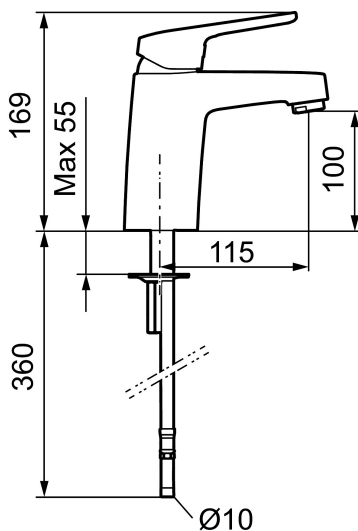

Article number: 83500000 Flow 3 bar: 6.2 l/m

Description: Chrome, connection flat end Ø10 mm

Unique characteristics

Backflow protection unit type 

- Cold Start
- Ceramic cartridge with soft closing function
- Adjustable flow control and temperature limiter
- Eco Flow (energy and water saving aerator)
- Soft PEX[®] hoses (stainless steel braided)

Article number: 83500000

Sparepartlist

NO.	FMM NO.	RSK	DESCRIPTION
	44450009	8295353	Accessories (limitation segment, stop screw, allen wrench 3 mm)
1	58501000	8592023	Complete lever, chrome
2	58511000	8592021	Cover lid with colour marking
3	58521000	8592020	Cover sleeve, chrome
4	58530140	8241726	Fastening nipple with service tool
5	S600298	3870203	Service tool
6	59115500	8591947	Ceramic cartridge with service tool, standard (red ring)
6	S600273	8387230	Ceramic cartridge with service tool, cold start (green ring)