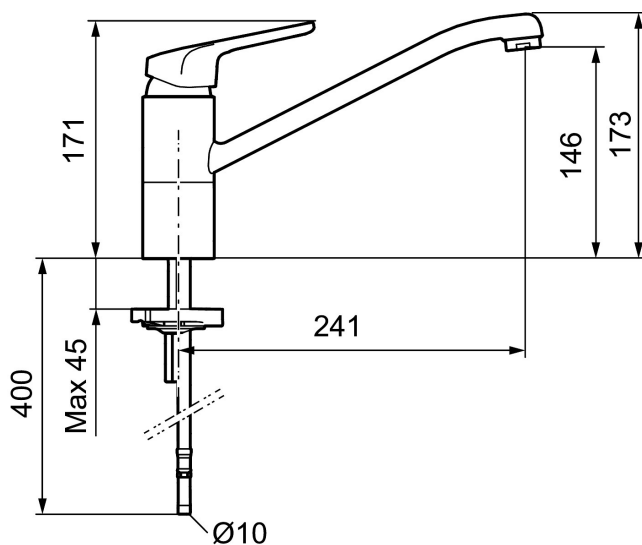

**Article number:** 83200000 **Flow 3 bar:** 10.8 l/m

**Description:** Chrome, connection flat end Ø10 mm

### Uniqe characteristics

Backflow protection unit type

- Cold Start
- Ceramic cartridge with soft closing function
- Adjustable flow control and temperature limiter
- Eco Flow (energy and water saving aerator)
- Swivel spout 110°
- Soft PEX® hoses (stainless steel braided)
- Hole diameter Ø34-37 mm