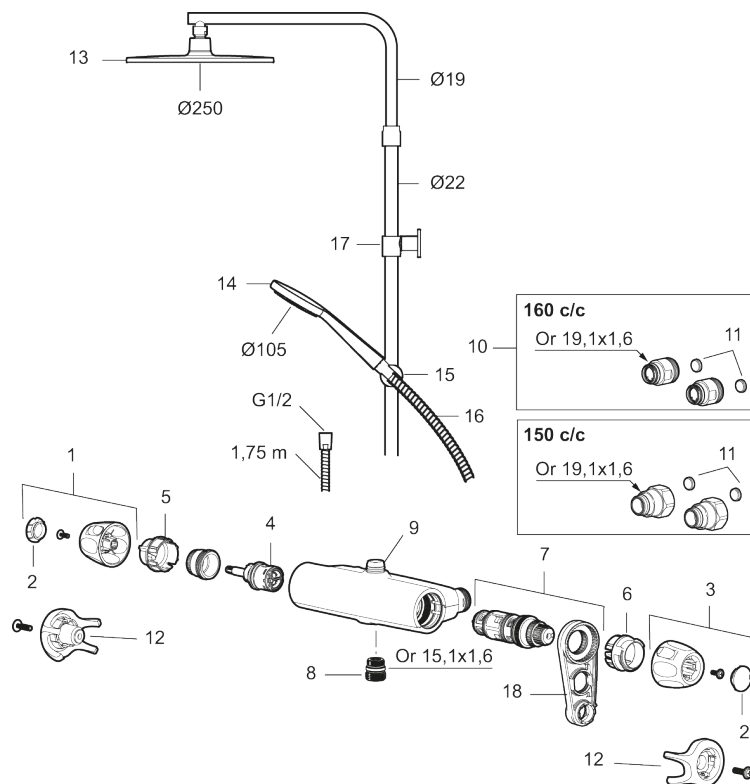

PRODUCT DESCRIPTION

9000XE head shower kit

9000XE head shower kit is a head shower kit in brushed chrome.

The telescopic shower bar allows the wall bracket's height to be adapted to the specific bathroom's ceiling height, as well as to the user's height and/or the preferred distance to the shower head.

This product is LEED/BREEAM compliant, which means it meets the flow rate requirements applicable to certain new buildings and conversions.

Article number: 86832503

Sparepartlist

NO.	FMM NO.	RSK	DESCRIPTION
1	S600083	8218917	On/off handle, complete, krom
1	S600083.75	8218919	On/off handle, complete, brushed chrome
2	S600116	8218920	End cover, chrome
2	S600116.75	8218922	End cover, brushed chrome
3	S600082	8218914	Temperature handle, complete, chrome
3	S600082.75	8218916	Temperature handle, complete, brushed chrome
4	S600020	8441462	Ceramic headwork, with service tool (shower mixer)
5	S600117	8439714	Stop ring, reversible
6	S600087	8439711	Scalding protection ring

NO.	FMM NO.	RSK	DESCRIPTION
7	S600084	8439709	Thermostatic cartridge, complete, incl. service tool
8	S600088	8439712	Nipple M18x1-G1/2 for shower mixer
9	S600112	8920116	Nipple M18x1
10	59800800	8592005	Inlet connectors, 160 c/c
11	38632006	8590311	Filter
12	S600105	8439713	Care-handle, black, 2 pcs
13	S600092	8237548	Shower head, chrome
13	S600092.75	8237550	Shower head, brushed chrome
14	S600091	8233001	Hand shower, chrome
14	S600091.75	8233003	Hand shower, brushed chrome
15	S600093	8239502	Slider, chrome
15	S600093.75	8284780	Slider, brushed chrome
16	S600109	8252036	Shower hose, chrome
16	S600109.75	8252038	Shower hose, brushed chrome
17	S600094	8221921	Wall bracket, chrome
17	S600094.75	8221923	Wall bracket, brushed chrome
18	60770000	8591918	Service tool