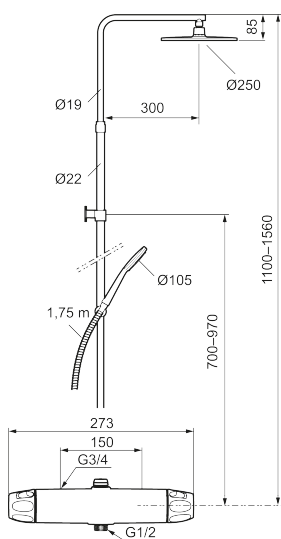

9000XE head shower kit

9000XE head shower kit is a head shower kit in brushed chrome.

The telescopic shower bar allows the wall bracket's height to be adapted to the specific bathroom's ceiling height, as well as to the user's height and/or the preferred distance to the shower head.

Unique characteristics

Backflow protection unit type **EB**

- Safety mixer 9000XE and head shower set 9000XE
- With reversible headwork
- Anti lime-scale head- and hand shower
- Shower bar with slider and wall bracket with sealing
- Shower pipe can be shortened if required
- Wall bracket freely adjustable in height, 700–970 from connection and 50–100 mm from wall, 2x20 mm spacers included, with sealing, hidden pipe joint
- Lead Free material

PRODUCT DESCRIPTION

9000XE head shower kit

9000XE head shower kit is a head shower kit in brushed chrome.

The telescopic shower bar allows the wall bracket's height to be adapted to the specific bathroom's ceiling height, as well as to the user's height and/or the preferred distance to the shower head.

NO.	FMM NO.	RSK	DESCRIPTION
7	S600084	8439709	Thermostatic cartridge, complete, incl. service tool
8	S600088	8439712	Nipple M18x1-G1/2 for shower mixer
9	S600112	8920116	Nipple M18x1
10	59800800	8592005	Inlet connectors, 160 c/c
11	38632006	8590311	Filter
12	S600105	8439713	Care-handle, black, 2 pcs
13	S600092	8237548	Shower head, chrome
13	S600092.75	8237550	Shower head, brushed chrome
14	S600091	8233001	Hand shower, chrome
14	S600091.75	8233003	Hand shower, brushed chrome
15	S600093	8239502	Slider, chrome
15	S600093.75	8284780	Slider, brushed chrome
16	S600109	8252036	Shower hose, chrome
16	S600109.75	8252038	Shower hose, brushed chrome
17	S600094	8221921	Wall bracket, chrome
17	S600094.75	8221923	Wall bracket, brushed chrome
18	60770000	8591918	Service tool