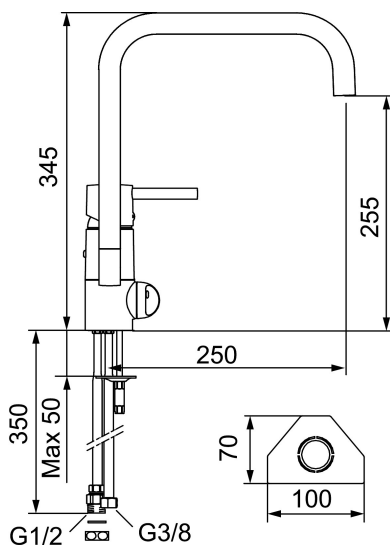

Article number: 96010010 Flow 3 bar: 8.0 l/m

Description: Chrome, Soft PEX® hoses with G3/8" connecting nut

### Unique characteristics

Backflow protection unit type

- Ceramic cartridge with soft closing function
- Adjustable flow control and temperature limiter
- Eco Flow (energy and water saving aerator)
- Swivel spout 110°
- With dish washer valve, switchable between cold and hot water. Pre-set on cold water
- Hole diameter Ø32-35 mm

Article number: 96010010

### Sparepartlist

NO.	FMM NO.	RSK	DESCRIPTION
1	59400000	8591864	Lever, complete, L=95 mm
2	38731006	8591765	Lock screw
3	59410000	8591863	Cover lid with colour marking
4	59330000	8591829	Cover ring, chrome
5	38051000	8241719	Fastening nipple,chrome
6	59110000	8591770	Ceramic cartridge, not cold start (red ring)
7	59782000	8154090	Sleeve for spout with socket and stop screw
8	58640000	8594555	Lock kit for swivel spout
9	59700000	8154047	Spout for basin mixer with aerator and stop screw
10	59752200	8242199	Aerator M21,5 ext., 7-9 l/min at 300 kPa