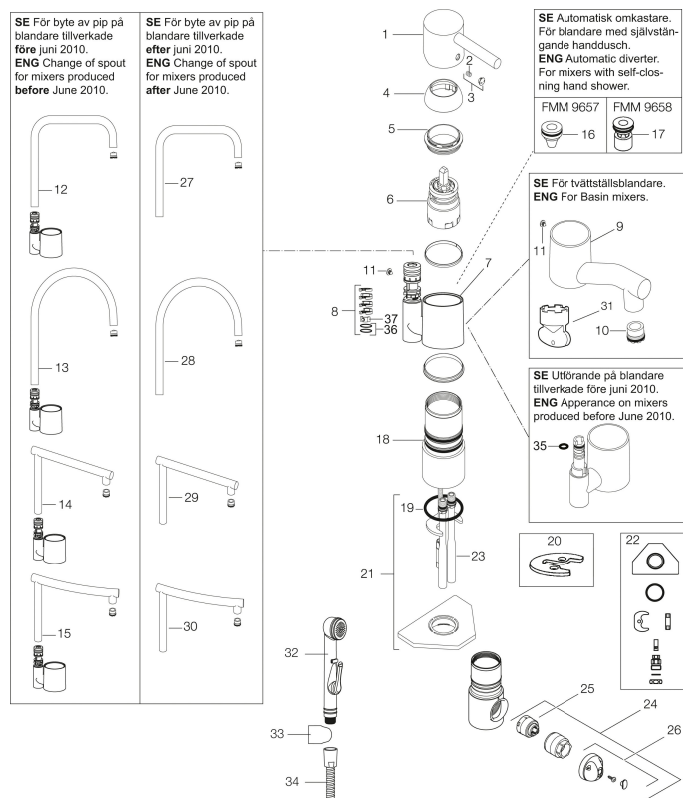

Article number: 96010010 Flow 3 bar: 8.0 l/m

Description: Chrome, Soft PEX® hoses with G3/8" connecting nut

### Unique characteristics

Backflow protection unit type

- Ceramic cartridge with soft closing function
- Adjustable flow control and temperature limiter
- Eco Flow (energy and water saving aerator)
- Swivel spout 110°
- With dish washer valve, switchable between cold and hot water. Pre-set on cold water
- Hole diameter Ø32-35 mm

### Sparepartlist

NO.	FMM NO.	RSK	DESCRIPTION
1	59400000	8591864	Lever, complete, L=95 mm
2	38731006	8591765	Lock screw
3	59410000	8591863	Cover lid with colour marking
4	59330000	8591829	Cover ring, chrome
5	38051000	8241719	Fastening nipple,chrome
6	59110000	8591770	Ceramic cartridge, not cold start (red ring)
7	59782000	8154090	Sleeve for spout with socket and stop screw
8	58640000	8594555	Lock kit for swivel spout
9	59700000	8154047	Spout for basin mixer with aerator and stop screw
10	59752200	8242199	Aerator M21,5 ext., 7-9 l/min at 300 kPa