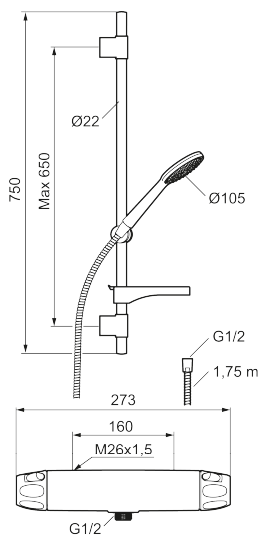

Article number: 86820003 **Flow 3 bar:** 6.9 l/m

Description: Brushed chrome, 160 c/c

- Note! 160 c/c
- Safety mixer 9000XE and head shower set 9000XE
- Shower set has anti lime-scale hand shower, shower bar with slider, soap dish and wall brackets with sealing
- Lead Free material

Unique characteristics

Backflow protection unit type **EB**

PRODUCT DESCRIPTION

9000XE shower kit

9000XE shower kit is our complete shower kit with a mixer and shower set in brushed chrome. The mixer, combined with the large nozzle, delivers a pleasant shower experience with good pressure and an ample jet range without wasting water. The shower kit is easy to install in all types of bathrooms. The product can be supplemented with a tub spout.

Article number: 86820003

Sparepartlist

NO.	FMM NO.	RSK	DESCRIPTION
1	S600083	8218917	On/off handle, complete, krom
1	S600083.75	8218919	On/off handle, complete, brushed chrome
2	S600116	8218920	End cover, chrome
2	S600116.75	8218922	End cover, brushed chrome
3	S600082	8218914	Temperature handle, complete, chrome
3	S600082.75	8218916	Temperature handle, complete, brushed chrome
4	S600020	8441462	Ceramic headwork, with service tool (shower mixer)
4	S600269	8387232	Ceramic headwork, without tool (shower mixer)
5	S600086	8439710	Stop ring, standard
6	S600087	8439711	Scalding protection ring

NO.	FMM NO.	RSK	DESCRIPTION
7	S600084	8439709	Thermostatic cartridge, complete, incl. service tool
7	S600271	8397030	Thermostatic cartridge, complete, without service tool
8	S600088	8439712	Nipple M18x1-G1/2 for shower mixer
9	60770000	8591918	Service tool
10	59800800	8592005	Inlet connectors, 160 c/c
11	38632006	8590311	Filter
12	S600105	8439713	Care-handle, black, 2 pcs
13	S600091	8233001	Hand shower, chrome
13	S600091.75	8233003	Hand shower, brushed chrome
14	S600095	8239500	Wall bracket, chrome
14	S600095.75	8221926	Wall bracket, brushed chrome
15	S600109	8252036	Shower hose, chrome
15	S600109.75	8252038	Shower hose, brushed chrome