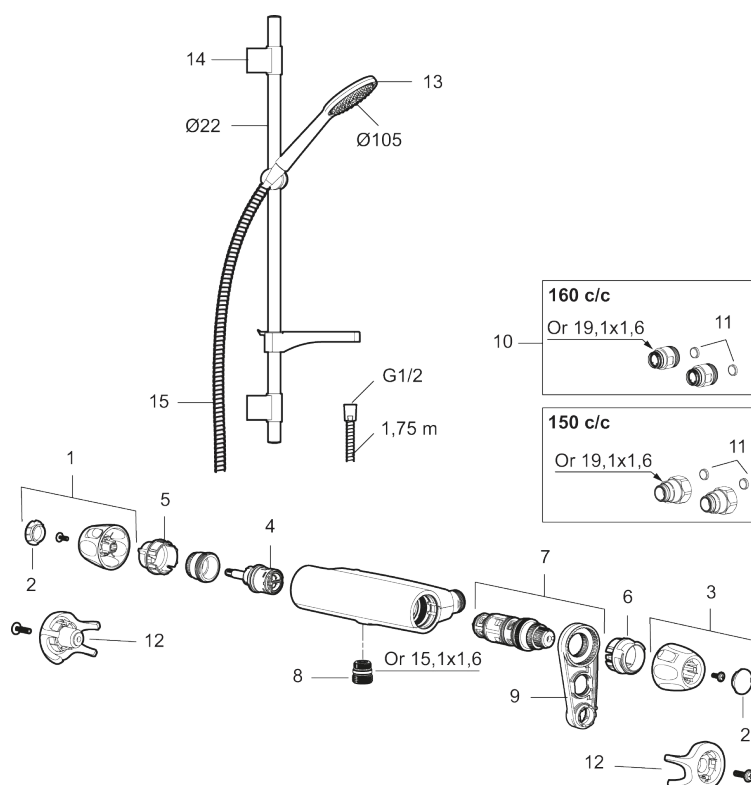

Article number: 86820003 **Flow 3 bar:** 6.9 l/m

Description: Brushed chrome, 160 c/c

- Note! 160 c/c
- Safety mixer 9000XE and head shower set 9000XE
- Shower set has anti lime-scale hand shower, shower bar with slider, soap dish and wall brackets with sealing
- Lead Free material

Unique characteristics

Backflow protection unit type **EB**

PRODUCT DESCRIPTION

9000XE shower kit

9000XE shower kit is our complete shower kit with a mixer and shower set in brushed chrome. The mixer, combined with the large nozzle, delivers a pleasant shower experience with good pressure and an ample jet range without wasting water. The shower kit is easy to install in all types of bathrooms. The product can be supplemented with a tub spout.

Article number: 86820003

Sparepartlist

NO.	FMM NO.	RSK	DESCRIPTION
1	S600083	8218917	On/off handle, complete, krom
1	S600083.75	8218919	On/off handle, complete, brushed chrome
2	S600116	8218920	End cover, chrome
2	S600116.75	8218922	End cover, brushed chrome
3	S600082	8218914	Temperature handle, complete, chrome
3	S600082.75	8218916	Temperature handle, complete, brushed chrome
4	S600020	8441462	Ceramic headwork, with service tool (shower mixer)
4	S600269	8387232	Ceramic headwork, without tool (shower mixer)
5	S600086	8439710	Stop ring, standard
6	S600087	8439711	Scalding protection ring

NO.	FMM NO.	RSK	DESCRIPTION
7	S600084	8439709	Thermostatic cartridge, complete, incl. service tool
7	S600271	8397030	Thermostatic cartridge, complete, without service tool
8	S600088	8439712	Nipple M18x1-G1/2 for shower mixer
9	60770000	8591918	Service tool
10	59800800	8592005	Inlet connectors, 160 c/c
11	38632006	8590311	Filter
12	S600105	8439713	Care-handle, black, 2 pcs
13	S600091	8233001	Hand shower, chrome
13	S600091.75	8233003	Hand shower, brushed chrome
14	S600095	8239500	Wall bracket, chrome
14	S600095.75	8221926	Wall bracket, brushed chrome
15	S600109	8252036	Shower hose, chrome
15	S600109.75	8252038	Shower hose, brushed chrome