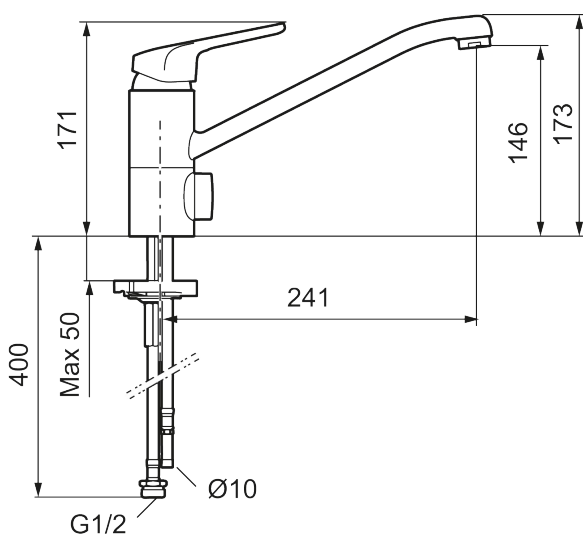

Article number: 83210000 **Flow 3 bar:** 10.8 l/m

Description: Chrome, connection flat end Ø10 mm

Unique characteristics

Backflow protection unit type 

- Cold Start
- Ceramic cartridge with soft closing function
- Adjustable flow control and temperature limiter
- Eco Flow (energy and water saving aerator)
- Swivel spout 110°
- With dish washer valve, switchable between cold and hot water. Pre-set on cold water
- Soft PEX[®] hoses (stainless steel braided)
- Hole diameter Ø34-37 mm