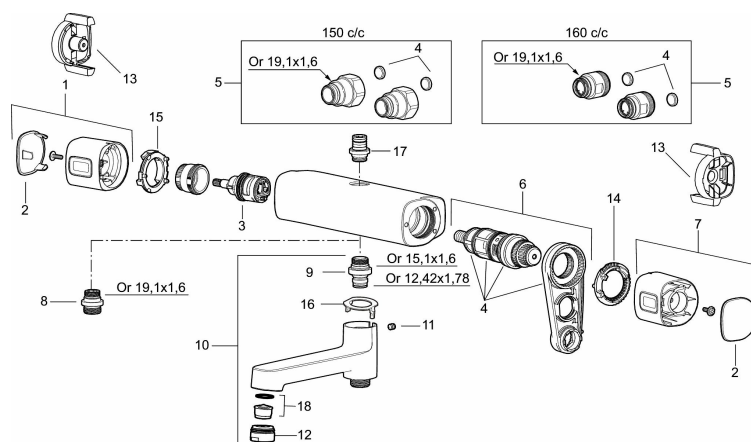

PRODUCT DESCRIPTION

SILJAN shower mixer

In the FM Mattsson Siljan collection, strong focus has been placed on design. Specific shapes are used consistently to create a coordinated look. In combination with smart technology, this results in a range of safe, eco-friendly mixers with very low energy and water consumption. Our energy-saving functions and well-known high quality are the cornerstones of our new signature collection, FM Mattsson Siljan. Also see our Siljan shower and bath packages – smart all-in-one solutions with an overhead shower or hand shower set.

Article number: 83800000

Sparepartlist

NO.	FMM NO.	RSK	DESCRIPTION
1	35480009	8592029	On/off handle, complete
2	39031500	8592052	End cover
3	35980009	8585850	Ceramic on/off headwork, reversible
4	38680009	8591701	Filter kit incl. o-rings and service tool
5	59800800	8592005	Inlet connectors, 160 c/c
5	59810800	8592006	Inlet connectors 150 c/c (left-handed thread)
6	S600275	8397029	Thermostatic cartridge, complete, incl. service tool
7	35480109	8592033	Temperature handle, complete
8	39710800	8591967	Nipple M18x1-G1/2 for shower mixer
9	39754000	8591969	Nipple M18x1 with o-ring for bath mixer
10	83990000	8154079	Swivel spout with integrated diverter
11	38086000	8439701	Locking screw
12	29142400	8281526	Housing M24 ext., 13 mm
13	35976209	8592039	Care-handle, black, 2 pcs
14	38523000	8592058	Scalding protection ring