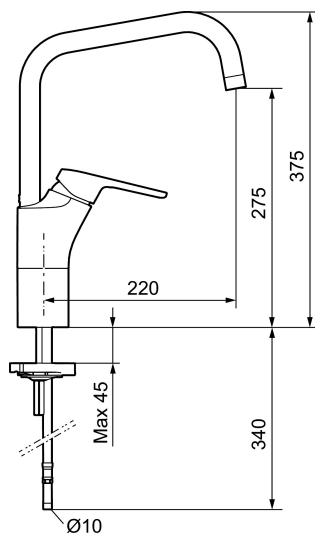

Article number: 83000000 **Flow 3 bar:** 7.7 l/m

Description: Chrome, connection flat end Ø10 mm

Unique characteristics

Energy class

Assessed

Backflow protection unit type

- Cold Start
- Ceramic cartridge with soft closing function
- Adjustable flow control and temperature limiter
- Eco Flow (energy and water saving aerator)
- Swivel spout, limitation part for 60°, 85°, 110° or 360° included
- Soft PEX® hoses (stainless steel braided)
- Hole diameter Ø34-37 mm