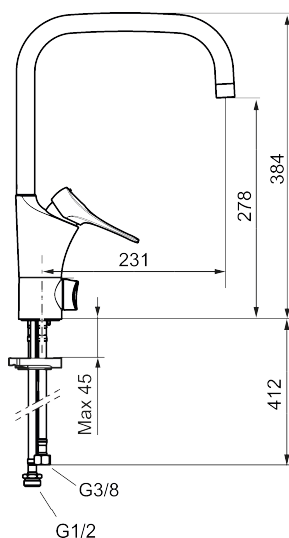

**Article number:** 86110010 **Flow 3 bar:** 6.0 l/m

**Description:** Chrome

### Uniqe characteristics

Energy class

Backflow protection unit type

- Cold Start
- Ceramic cartridge with soft closing function
- Adjustable flow control and temperature limiter
- Eco Flow (energy and water saving aerator)
- Swivel spout, limitation part for 60°, 85°, 110° or 360° included
- With dish washer valve, switchable between cold and hot water. Pre-set on cold water
- Soft PEX<sup>®</sup> hoses with 3/8" connecting nut (stainless steel braided)
- Lead Free material
- Hole diameter Ø34-37 mm