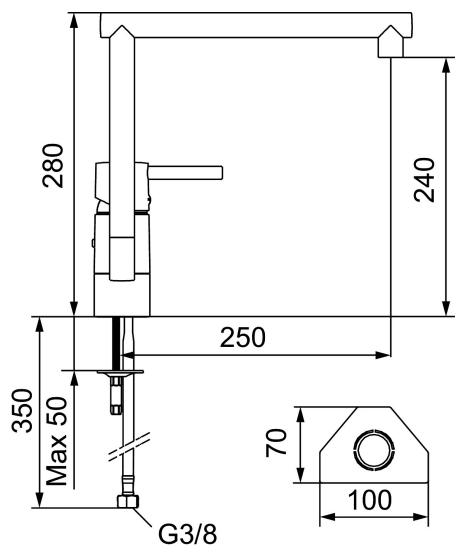

Article number: 96200010

Description: Chrome, Soft PEX® hoses with G3/8" connecting nut

Uniqe characteristics

Backflow protection unit type

- Ceramic cartridge with soft closing function
- Adjustable flow control and temperature limiter
- Eco Flow (energy and water saving aerator)
- Swivel spout 110°
- Hole diameter Ø32-35 mm

Article number: 96200010

Sparepartlist

NO.	FMM NO.	RSK	DESCRIPTION
1	59400000	8591864	Lever, complete, L=95 mm
2	38730006	8591623	Locking screw
3	59410000	8591863	Cover lid with colour marking
4	59330000	8591829	Cover ring, chrome
5	38051000	8241719	Fastening nipple,chrome
6	59110000	8591770	Ceramic cartridge, not cold start (red ring)
7	59782000	8154090	Sleeve for spout with socket and stop screw
8	58640000	8594555	Lock kit for swivel spout
9	59700000	8154047	Spout for basin mixer with aerator and stop screw
10	59752200	8242199	Aerator M21,5 ext., 7-9 l/min at 300 kPa
11	38080000	8241723	Stop screw