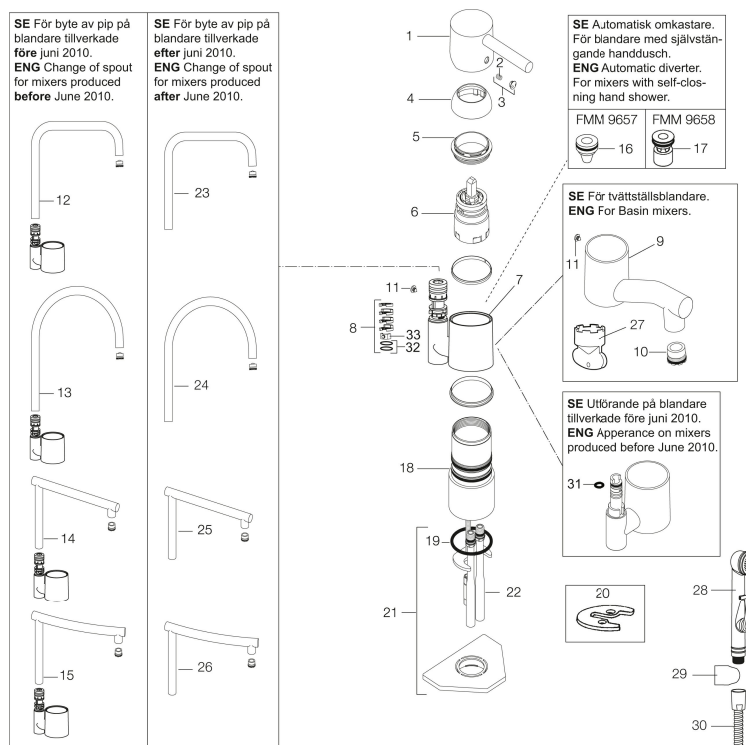

Article number: 96200010

Description: Chrome, Soft PEX® hoses with G3/8" connecting nut

Uniqe characteristics

Backflow protection unit type

- Ceramic cartridge with soft closing function
- Adjustable flow control and temperature limiter
- Eco Flow (energy and water saving aerator)
- Swivel spout 110°
- Hole diameter Ø32-35 mm

Article number: 96200010

Sparepartlist

NO.	FMM NO.	RSK	DESCRIPTION
1	59400000	8591864	Lever, complete, L=95 mm
2	38730006	8591623	Locking screw
3	59410000	8591863	Cover lid with colour marking
4	59330000	8591829	Cover ring, chrome
5	38051000	8241719	Fastening nipple,chrome
6	59110000	8591770	Ceramic cartridge, not cold start (red ring)
7	59782000	8154090	Sleeve for spout with socket and stop screw
8	58640000	8594555	Lock kit for swivel spout
9	59700000	8154047	Spout for basin mixer with aerator and stop screw
10	59752200	8242199	Aerator M21,5 ext., 7-9 l/min at 300 kPa
11	38080000	8241723	Stop screw