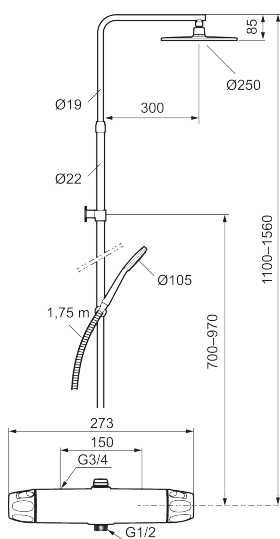

## 9000XE head shower kit

9000XE head shower kit is a head shower kit in brushed chrome.

The telescopic shower bar allows the wall bracket's height to be adapted to the specific bathroom's ceiling height, as well as to the user's height and/or the preferred distance to the shower head.

**Article number:** 86831503 **Flow 3 bar:** 7.6 l/m

**Description:** Brushed chrome, 150 c/c

### Unique characteristics

Backflow protection unit type **EB**

- Safety mixer 9000XE and head shower set 9000XE
- With reversible headwork
- Anti lime-scale head- and hand shower
- Shower bar with slider and wall bracket with sealing
- Shower pipe can be shortened if required
- Wall bracket freely adjustable in height, 700–970 from connection and 50–100 mm from wall, 2x20 mm spacers included, with sealing, hidden pipe joint
- Lead Free material

NO.	FMM NO.	RSK	DESCRIPTION
9	S600112	8920116	Nipple M18x1
10	59800800	8592005	Inlet connectors, 160 c/c
11	38632006	8590311	Filter
12	S600105	8439713	Care-handle, black, 2 pcs
13	S600092	8237548	Shower head, chrome
13	S600092.75	8237550	Shower head, brushed chrome
14	S600091	8233001	Hand shower, chrome
14	S600091.75	8233003	Hand shower, brushed chrome
15	S600093	8239502	Slider, chrome
15	S600093.75	8284780	Slider, brushed chrome
16	S600109	8252036	Shower hose, chrome
16	S600109.75	8252038	Shower hose, brushed chrome
17	S600094	8221921	Wall bracket, chrome
17	S600094.75	8221923	Wall bracket, brushed chrome
18	60770000	8591918	Service tool