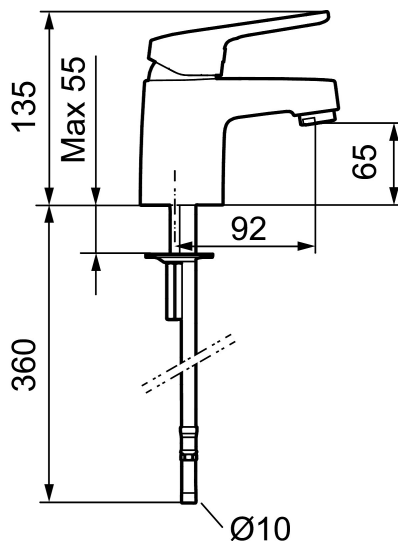

- Cold Start
- Ceramic cartridge with soft closing function
- Adjustable flow control and temperature limiter
- Eco Flow (energy and water saving aerator)
- Soft PEX® hoses (stainless steel braided)
- Small model