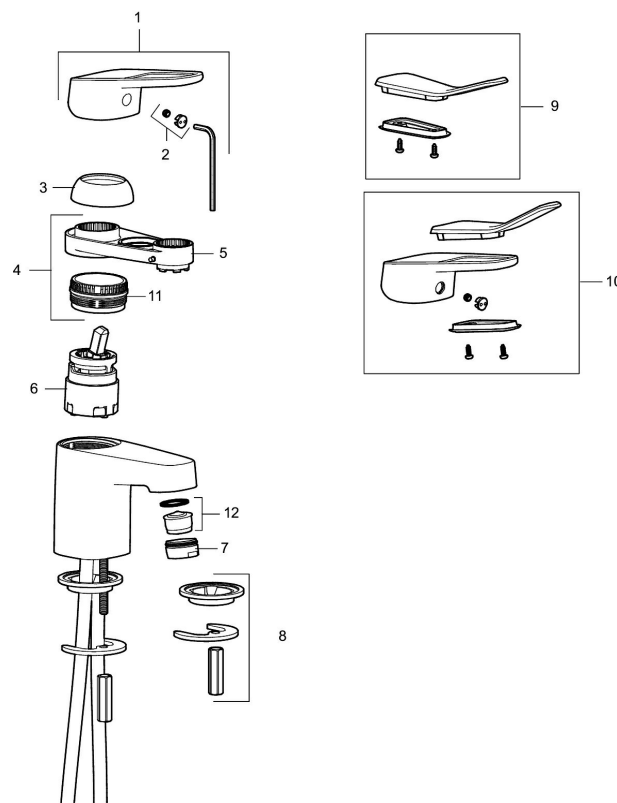

PRODUCT DESCRIPTION

SILJAN mini basin mixer

Soft, curved lines and ultra-shiny surfaces. We have emphasised clean design, simplicity and function, in line with our vision of caring for people and the environment. Strong focus has been placed on design, and specific shapes are used consistently to create a coordinated look. Big or small? Our FM Mattsson Siljan has products for everybody, regardless of their taste or the size of their home. The new Siljan Mini basin mixer is a compact product that packs a punch. Specially designed for small homes, small bathrooms or small hands. The choice is yours. Needless to say, you get the same high quality, just in a smaller size.

Article number: 83520000

Sparepartlist

NO.	FMM NO.	RSK	DESCRIPTION
1	58501000	8592023	Complete lever, chrome
2	58511000	8592021	Cover lid with colour marking
3	58521000	8592020	Cover sleeve, chrome
4	58530140	8241726	Fastening nipple with service tool
5	60770000	8591918	Service tool
6	59120009	8591949	Ceramic cartridge with service tool, cold start (green ring)
6	59115500	8591947	Ceramic cartridge with service tool, standard (red ring)