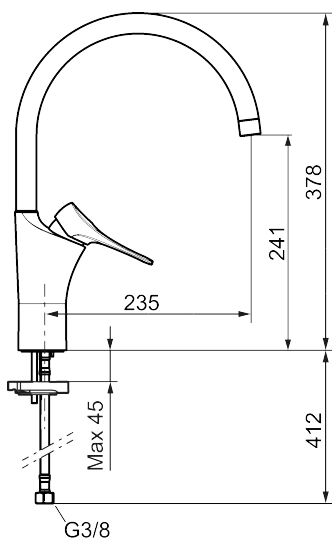

9000XE kitchen mixer

9000XE kitchen mixer with C-spout in chrome suits any kitchen, whatever its size. This kitchen mixer is lead-free and equipped with our smart, innovative, energy-saving functions such as cold start, soft closing, a temperature limiter function and an energy- and water-saving aerator. Its timeless, practical design makes it a functional and aesthetically durable addition to any modern home.

Article number: 86000010 **Flow 3 bar:** 6.0 l/m

Description: Chrome

Unique characteristics

Backflow protection unit type

- Cold Start
- Ceramic cartridge with soft closing function
- Adjustable flow control and temperature limiter
- Eco Flow (energy and water saving aerator)
- Swivel spout, limitation part for 60°, 85°, 110° or 360° included
- Soft PEX® hoses with 3/8" connecting nut (stainless steel braided)
- Lead Free material
- Hole diameter Ø34-37 mm