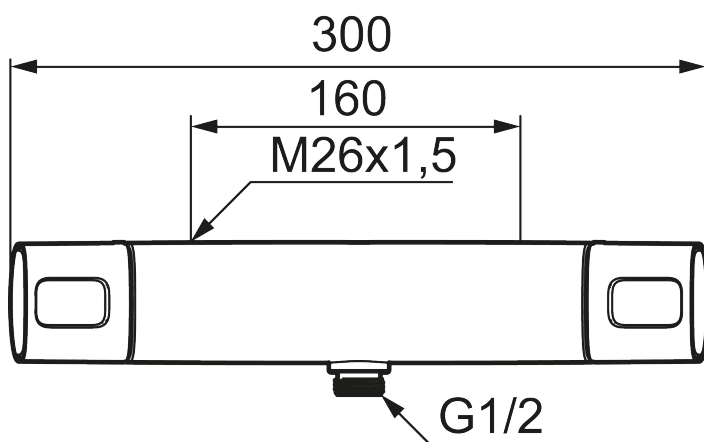

Article number: 83800000

Description: Chrome, 160 c/c

Uniqe characteristics

Backflow protection unit type 

- With shower connection down
- Pressure balanced thermostatic mixer
- With ceramic sealed headwork
- Temperature handle with safety stop at 38°C
- With Eco-function
- Approved non-return valves, EN-Standard EN1717