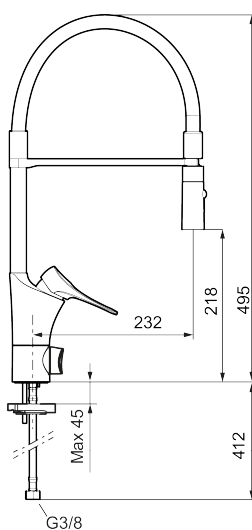

Article number: 86150010 **Flow 3 bar:** 6.0 l/m

Description: Chrome

Unique characteristics

Backflow protection unit type **EB**

- Cold Start
- Ceramic cartridge with soft closing function
- Adjustable flow control and temperature limiter
- Hose, limitation part for 60°, 85°, 110° or 360° included
- Nozzle with concentrated jet and handshower
- With dish washer valve, switchable between cold and hot water. Pre-set on cold water
- Soft PEX® hoses with 3/8" connecting nut (stainless steel braided)
- Approved non-return valves, EN-Standard EN1717
- Lead Free material
- Hole diameter Ø34-37 mm