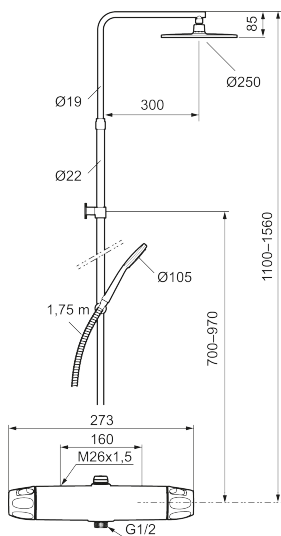

## 9000XE head shower kit

9000XE head shower kit is a head shower kit in chrome. The telescopic shower bar allows the wall bracket's height to be adapted to the specific bathroom's ceiling height, as well as to the user's height and/or the preferred distance to the shower head.

This product is LEED certified, which means it meets the flow rate requirements applicable to certain new buildings and conversions.

**Article number:** 86831000 **Flow 3 bar:** 6.0 l/m

**Description:** Chrome, 160 c/c, LEED/BREEAM compliant

### Unique characteristics

Backflow protection unit type 

- Note! 160 c/c
- Safety mixer 9000XE and head shower set 9000XE
- With reversible headwork
- Anti lime-scale head- and hand shower
- Shower bar with slider and wall bracket with sealing
- Shower pipe can be shortened if required
- Wall bracket freely adjustable in height, 700–970 from connection and 50–100 mm from wall, 2x20 mm spacers included, with sealing, hidden pipe joint
- Lead Free material

NO.	FMM NO.	RSK	DESCRIPTION
8	S600088	8439712	Nipple M18x1-G1/2 for shower mixer
9	S600112	8920116	Nipple M18x1
10	59800800	8592005	Inlet connectors, 160 c/c
11	38632006	8590311	Filter
12	S600105	8439713	Care-handle, black, 2 pcs
13	S600092	8237548	Shower head, chrome
13	S600092.75	8237550	Shower head, brushed chrome
14	S600091	8233001	Hand shower, chrome
14	S600091.75	8233003	Hand shower, brushed chrome
15	S600093	8239502	Slider, chrome
15	S600093.75	8284780	Slider, brushed chrome
16	S600109	8252036	Shower hose, chrome
16	S600109.75	8252038	Shower hose, brushed chrome
17	S600094	8221921	Wall bracket, chrome
17	S600094.75	8221923	Wall bracket, brushed chrome
18	60770000	8591918	Service tool