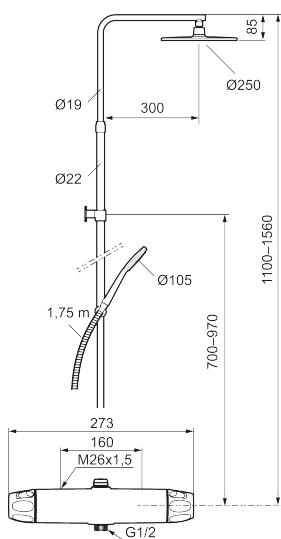

9000XE head shower kit

9000XE head shower kit is a head shower kit in chrome. The telescopic shower bar allows the wall bracket's height to be adapted to the specific bathroom's ceiling height, as well as to the user's height and/or the preferred distance to the shower head.

This product is LEED certified, which means it meets the flow rate requirements applicable to certain new buildings and conversions.

Article number: 86831000 **Flow 3 bar:** 6.0 l/m

Description: Chrome, 160 c/c, LEED/BREEAM compliant

Unique characteristics

Backflow protection unit type **EB**

- Note! 160 c/c
- Safety mixer 9000XE and head shower set 9000XE
- With reversible headwork
- Anti lime-scale head- and hand shower
- Shower bar with slider and wall bracket with sealing
- Shower pipe can be shortened if required
- Wall bracket freely adjustable in height, 700–970 from connection and 50–100 mm from wall, 2x20 mm spacers included, with sealing, hidden pipe joint
- Lead Free material