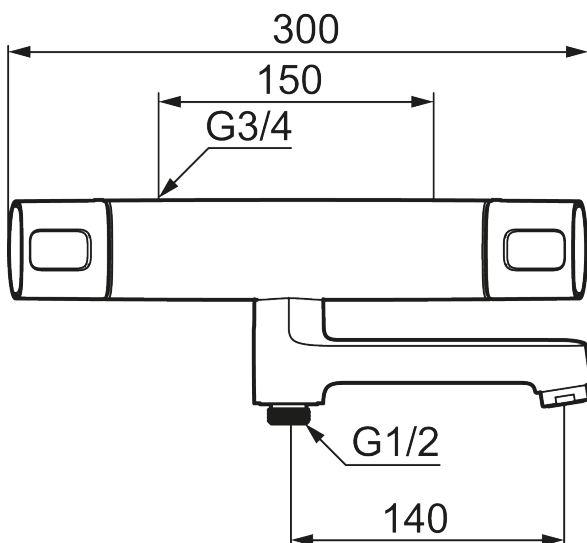

Backflow protection unit type 

- Pressure balanced thermostatic mixer
- Swivel spout with built-in diverter
- With ceramic sealed headwork
- Temperature handle with safety stop at 38°C
- With Eco-function
- Approved non-return valves, EN-Standard EN1717