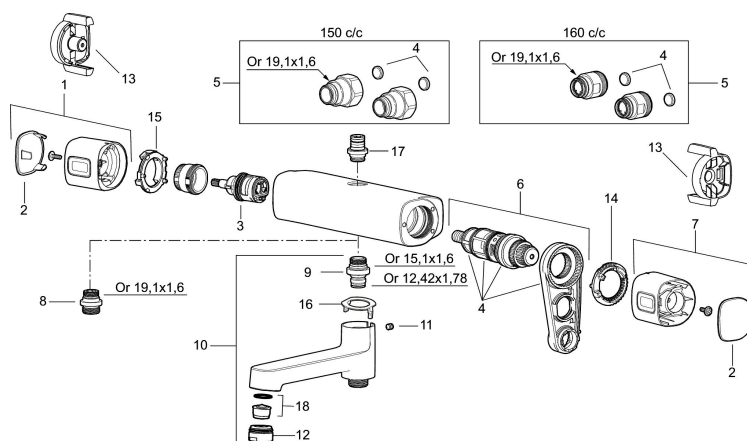

Backflow protection unit type 

- Pressure balanced thermostatic mixer
- Swivel spout with built-in diverter
- With ceramic sealed headwork
- Temperature handle with safety stop at 38°C
- With Eco-function
- Approved non-return valves, EN-Standard EN1717

Also see our FM Mattsson Siljan shower and bath packages – smart all-in-one solutions with an overhead shower or hand shower set.

Article number: 85901500

Sparepartlist

NO.	FMM NO.	RSK	DESCRIPTION
1	35480009	8592029	On/off handle, complete
2	39031500	8592052	End cover
3	35980009	8585850	Ceramic on/off headwork, reversible
4	38680009	8591701	Filter kit incl. o-rings and service tool
5	59800800	8592005	Inlet connectors, 160 c/c
5	59810800	8592006	Inlet connectors 150 c/c (left-handed thread)
6	38601009	8591609	Thermostatic cartridge, complete, incl. service tool
7	35480109	8592033	Temperature handle, complete
8	39710800	8591967	Nipple M18x1-G1/2 for shower mixer
9	39754000	8591969	Nipple M18x1 with o-ring for bath mixer
10	83990000	8154079	Swivel spout with integrated diverter
11	38086000	8439701	Locking screw
12	29142400	8281526	Housing M24 ext., 13 mm
13	35976209	8592039	Care-handle, black, 2 pcs
14	38523000	8592058	Scalding protection ring