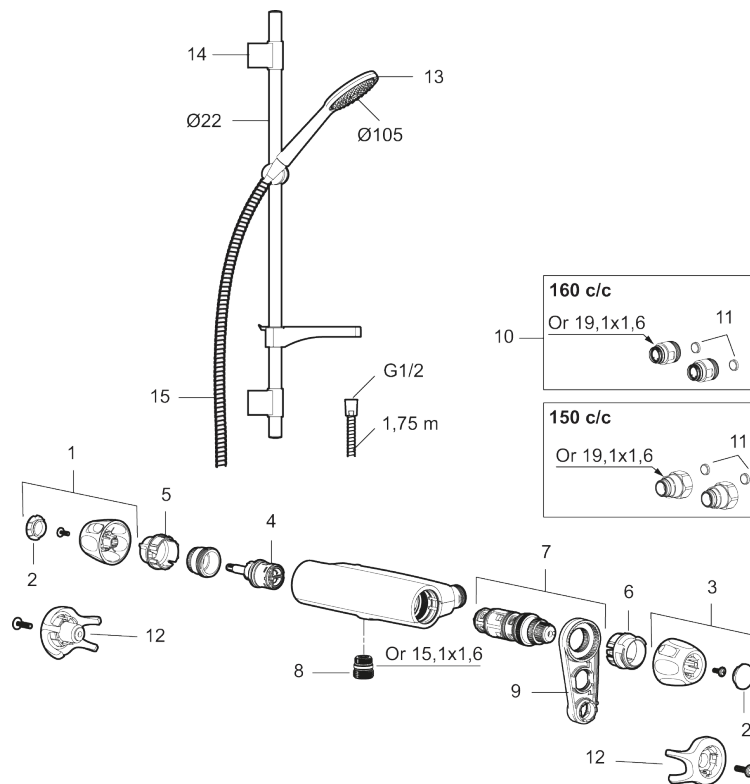

Article number: 86821503 **Flow 3 bar:** 6.9 l/m

Description: Brushed chrome, 150 c/c

- Safety mixer 9000XE and head shower set 9000XE
- Shower set has anti lime-scale hand shower, shower bar with slider, soap dish and wall brackets with sealing
- Lead Free material

Unique characteristics

Backflow protection unit type **EB**

PRODUCT DESCRIPTION

9000XE shower kit

9000XE shower kit is our complete shower kit with a mixer and shower set in brushed chrome. The mixer, combined with the large nozzle, delivers a pleasant shower experience with good pressure and an ample jet range without wasting water. The shower kit is easy to install in all types of bathrooms. The product can be supplemented with a tub spout.

Article number: 86821503

Sparepartlist

NO.	FMM NO.	RSK	DESCRIPTION
1	S600083	8218917	On/off handle, complete, krom
1	S600083.75	8218919	On/off handle, complete, brushed chrome
2	S600116	8218920	End cover, chrome
2	S600116.75	8218922	End cover, brushed chrome
3	S600082	8218914	Temperature handle, complete, chrome
3	S600082.75	8218916	Temperature handle, complete, brushed chrome
4	S600020	8441462	Ceramic headwork, with service tool (shower mixer)
4	S600269	8387232	Ceramic headwork, without tool (shower mixer)
5	S600086	8439710	Stop ring, standard
6	S600087	8439711	Scalding protection ring

NO.	FMM NO.	RSK	DESCRIPTION
7	S600084	8439709	Thermostatic cartridge, complete, incl. service tool
7	S600271	8397030	Thermostatic cartridge, complete, without service tool
8	S600088	8439712	Nipple M18x1-G1/2 for shower mixer
9	60770000	8591918	Service tool
10	59800800	8592005	Inlet connectors, 160 c/c
11	38632006	8590311	Filter
12	S600105	8439713	Care-handle, black, 2 pcs
13	S600091	8233001	Hand shower, chrome
13	S600091.75	8233003	Hand shower, brushed chrome
14	S600095	8239500	Wall bracket, chrome
14	S600095.75	8221926	Wall bracket, brushed chrome
15	S600109	8252036	Shower hose, chrome
15	S600109.75	8252038	Shower hose, brushed chrome