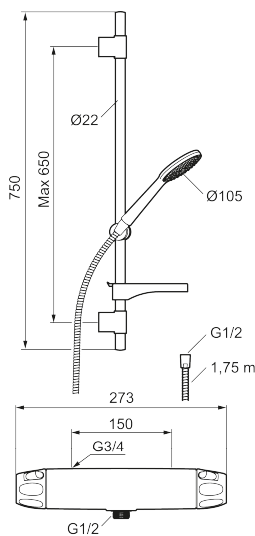

Article number: 86821503 **Flow 3 bar:** 6.9 l/m

Description: Brushed chrome, 150 c/c

- Safety mixer 9000XE and head shower set 9000XE
- Shower set has anti lime-scale hand shower, shower bar with slider, soap dish and wall brackets with sealing
- Lead Free material

Unique characteristics

Backflow protection unit type **EB**

PRODUCT DESCRIPTION

9000XE shower kit

9000XE shower kit is our complete shower kit with a mixer and shower set in brushed chrome. The mixer, combined with the large nozzle, delivers a pleasant shower experience with good pressure and an ample jet range without wasting water. The shower kit is easy to install in all types of bathrooms. The product can be supplemented with a tub spout.

Article number: 86821503

Sparepartlist

NO.	FMM NO.	RSK	DESCRIPTION
1	S600083	8218917	On/off handle, complete, krom
1	S600083.75	8218919	On/off handle, complete, brushed chrome
2	S600116	8218920	End cover, chrome
2	S600116.75	8218922	End cover, brushed chrome
3	S600082	8218914	Temperature handle, complete, chrome
3	S600082.75	8218916	Temperature handle, complete, brushed chrome
4	S600020	8441462	Ceramic headwork, with service tool (shower mixer)
4	S600269	8387232	Ceramic headwork, without tool (shower mixer)
5	S600086	8439710	Stop ring, standard
6	S600087	8439711	Scalding protection ring

NO.	FMM NO.	RSK	DESCRIPTION
7	S600084	8439709	Thermostatic cartridge, complete, incl. service tool
7	S600271	8397030	Thermostatic cartridge, complete, without service tool
8	S600088	8439712	Nipple M18x1-G1/2 for shower mixer
9	60770000	8591918	Service tool
10	59800800	8592005	Inlet connectors, 160 c/c
11	38632006	8590311	Filter
12	S600105	8439713	Care-handle, black, 2 pcs
13	S600091	8233001	Hand shower, chrome
13	S600091.75	8233003	Hand shower, brushed chrome
14	S600095	8239500	Wall bracket, chrome
14	S600095.75	8221926	Wall bracket, brushed chrome
15	S600109	8252036	Shower hose, chrome
15	S600109.75	8252038	Shower hose, brushed chrome