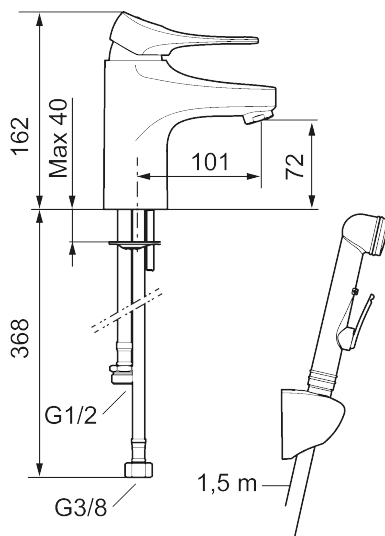

9000XE basin mixer

Article number: 86577310 **Flow 3 bar:** 3.0 l/m

Description: Chrome, LEED/BREEAM compliant

- With self-closing hand shower, wall bracket and hose
- Cold Start
- Ceramic cartridge with soft closing function
- Adjustable flow control and temperature limiter
- Eco Flow (energy and water saving aerator)
- Soft PEX[®] hoses with 3/8" connecting nut (stainless steel braided)
- Lead Free material
- Hole diameter Ø34-37 mm

Unique characteristics

Backflow protection unit type **EB**

PRODUCT DESCRIPTION

9000XE basin mixer

Article number: 86577310

Sparepartlist

NO.	FMM NO.	RSK	DESCRIPTION
1	S600096	8387022	Lever, complete, chrome
1	S600096.75	8387024	Lever, complete, Brushed chrome
2	S600097	8387025	Cover lid with colour marking
3	S600101	8387029	Cover sleeve, chrome
3	S600101.75	8387031	Cover sleeve, brushed chrome
4	S600100	8387028	Ceramic cartridge with tool, for kitchen mixer (LEED) and basin mixer
4	S600099	8387027	Ceramic cartridge, without tool, for kitchen mixer (LEED) and basin mixer
4	S600178	8387036	Ceramic cartridge with tools
4	S600272	8387234	Ceramic cartridge, without tool
5	S600156	8280014	Housing M24 ext., 13 mm, chrome
5	S600156.75	8280015	Housing M24 ext., 13 mm, brushed chrome
6	S600072	8281671	Aerator insert, 3 l/min at 200–600 kPa
6	S600226	8280024	Aerator insert, 1,7 l/min at 200–600 kPa
7	S600160	8387096	Fastening kit, for basin mixer
8	S600175	8387083	Care-lever, complete
9	S600106	8397001	Care-kit
10	S600206	8233049	Self-closing hand shower, chrome
11	S600157	8239542	Wall bracket, chrome
11	S600157.75	8239544	Wall bracket, børstet krom

NO.	FMM NO.	RSK	DESCRIPTION
12	S600152	8236561	High-pressure shower hose, L=1,5 m, chrome