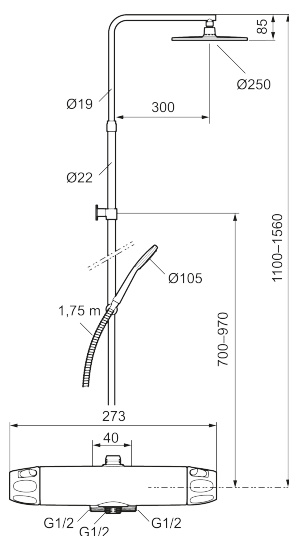

## 9000XE head shower kit

9000XE head shower kit is a head shower kit in chrome. The telescopic shower bar allows the wall bracket's height to be adapted to the specific bathroom's ceiling height, as well as to the user's height and/or the preferred distance to the shower head.

**Article number:** 86870000 **Flow 3 bar:** 7.6 l/m

**Description:** Chrome, 40 c/c, pipe connection down

### Unique characteristics

Backflow protection unit type **EB**

- Note! 40 c/c
- Safety mixer 9000XE and head shower set 9000XE
- With reversible headwork
- Anti lime-scale head- and hand shower
- Shower bar with slider, soap dish and wall bracket with sealing
- Shower pipe can be shortened if required
- Wall bracket freely adjustable in height, 700–970 from connection and 50–100 mm from wall, 2x20 mm spacers included, with sealing, hidden pipe joint
- Lead Free material