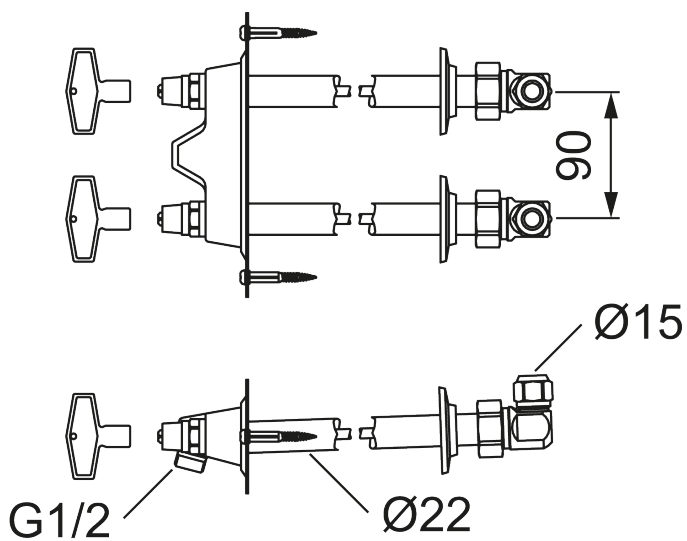

Garden valve for cold and hot water

Article number: 42821000

Description: For wall thickness max. 1000 mm

- For cold and hot water
- With approved non-return valves
- Can be cut to suit wall thickness
- Wall bracket: H=70 mm, W=180 mm, screw holes c/c 164 mm

Unique characteristics

Backflow protection unit type 

PRODUCT DESCRIPTION

Garden valve for cold and hot water

Article number: 42821000

Sparepartlist

NO.	FMM NO.	RSK	DESCRIPTION
1	37504715	4316865	Spindle extender, L=471 mm, for (400 mm)
1	37505715	4316873	Spindle extender, L=571 mm, for (500 mm)
1	37504000	4316878	Spindle extender, L=1058 mm, for (1000 mm)
2	36001529	8913410	Valve cone, 2 pcs
2	36001500	8913411	Valve cone
3	37520000	5438345	Guiding ring, 5 pcs
4	35131501	8588908	Headwork, HW
5	35131500	8588907	Headwork, CW
6	42730009	4316626	Key
7	27250009	8241172	Transition nipple, G3/4 ext. - G1/2 int.
8	35071500	8587314	Headwork, CW, chrome
8	35071501	8587315	Headwork, HW, chrome
9	35051810	8587529	Headwork, CW, olive
9	35051811	8587628	Headwork, HW, olive
10	37541001	4316883	Valve body, complete with cone