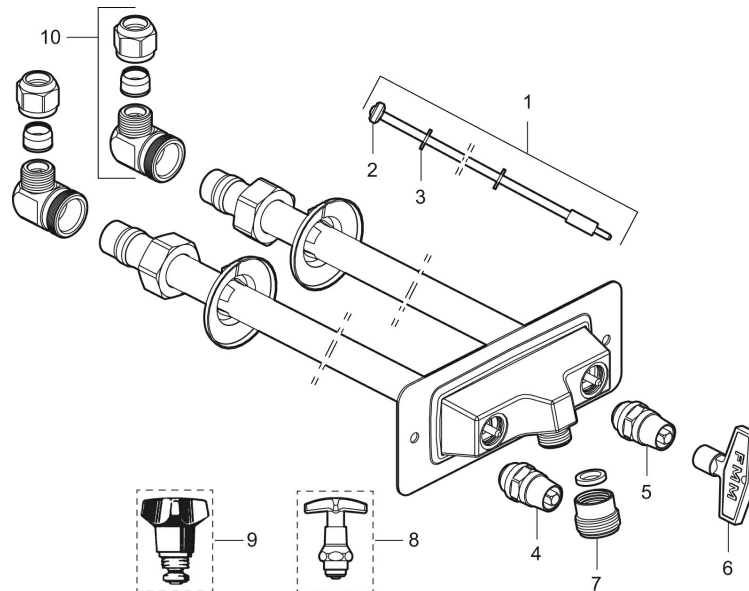

Garden valve for cold and hot water

Article number: 42821000

Description: For wall thickness max. 1000 mm

- For cold and hot water
- With approved non-return valves
- Can be cut to suit wall thickness
- Wall bracket: H=70 mm, W=180 mm, screw holes c/c 164 mm

Unique characteristics

Backflow protection unit type 

PRODUCT DESCRIPTION

Garden valve for cold and hot water

Article number: 42821000

Sparepartlist

NO.	FMM NO.	RSK	DESCRIPTION
1	37504715	4316865	Spindle extender, L=471 mm, for (400 mm)
1	37505715	4316873	Spindle extender, L=571 mm, for (500 mm)
1	37504000	4316878	Spindle extender, L=1058 mm, for (1000 mm)
2	36001529	8913410	Valve cone, 2 pcs
2	36001500	8913411	Valve cone
3	37520000	5438345	Guiding ring, 5 pcs
4	35131501	8588908	Headwork, HW
5	35131500	8588907	Headwork, CW
6	42730009	4316626	Key
7	27250009	8241172	Transition nipple, G3/4 ext. - G1/2 int.
8	35071500	8587314	Headwork, CW, chrome
8	35071501	8587315	Headwork, HW, chrome
9	35051810	8587529	Headwork, CW, olive
9	35051811	8587628	Headwork, HW, olive
10	37541001	4316883	Valve body, complete with cone