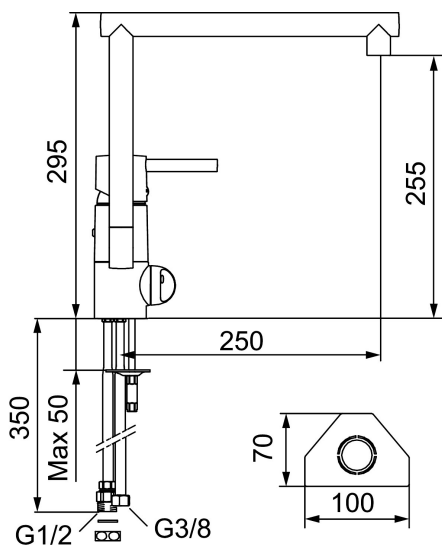

GARDA III kitchen mixer

Garda is a range of mixers with a clean, minimalist design. A Garda mixer enhances the overall interior of modern kitchens, and has our unique technical features including a soft-close mechanism and a ceramic seal. The spout is replaceable, so you can easily vary the mixer's appearance according to your preference. The choice is yours.

Article number: 96210010 Flow 3 bar: 8.1 l/m

Description: Chrome, Soft PEX® hoses with G3/8" connecting nut

Unique characteristics

Backflow protection unit type

- Ceramic cartridge with soft closing function
- Adjustable flow control and temperature limiter
- Eco Flow (energy and water saving aerator)
- Swivel spout 110°
- With dish washer valve, switchable between cold and hot water. Pre-set on cold water
- Hole diameter Ø32-35 mm