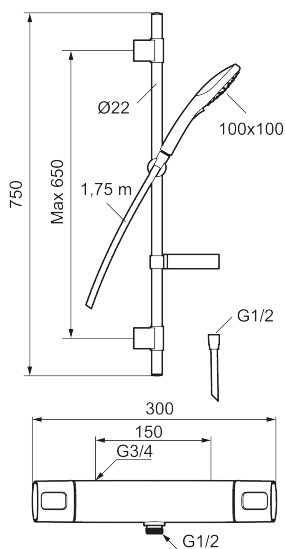

Article number: 85821500 Flow 3 bar: 7.5 l/m

Description: Chrome, 150 c/c, Lead Free

Unique characteristics

Backflow protection unit type 

- Constant flow 7,5 l/min at 200–600 kPa
- Safety mixer art.no. 8380-1500 and shower set art.no. 8370-3900
- Shower set has anti lime-scale hand shower, shower bar with slider, soap dish and wall brackets with sealing