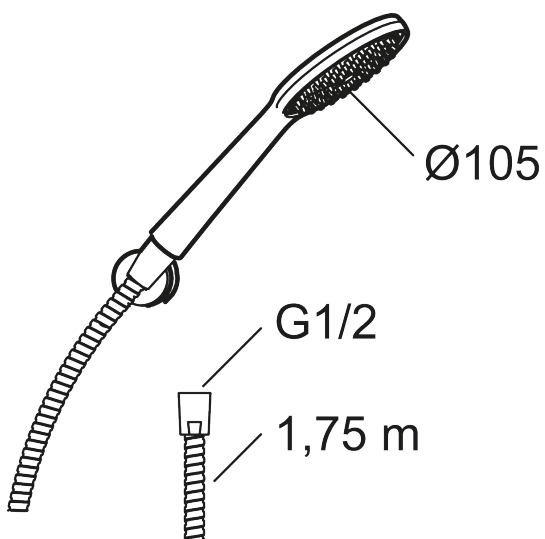

9000XE hand shower set

9000XE hand shower set is a shower set in chrome with a hand shower, metal hose and simple wall bracket. The large nozzle provides a pleasant shower experience with good pressure and an ample jet range without wasting water. The shower set is easy to install in all types of bathrooms.

Article number: 86720000 Flow 3 bar: 6.9 l/m

Description: Chrome

- Anti lime-scale hand shower
- Lead Free material
- Note! The hose must not be equipped with an on/off device

Unique characteristics

PRODUCT DESCRIPTION

Article number: 86720000

Sparepartlist

NO.	FMM NO.	RSK	DESCRIPTION
1	S600091	8233001	Hand shower, chrome
1	S600091.75	8233003	Hand shower, brushed chrome
2	S600208	8239743	Wall bracket, chrome
3	S600109	8252036	Shower hose, chrome
3	S600109.75	8252038	Shower hose, brushed chrome