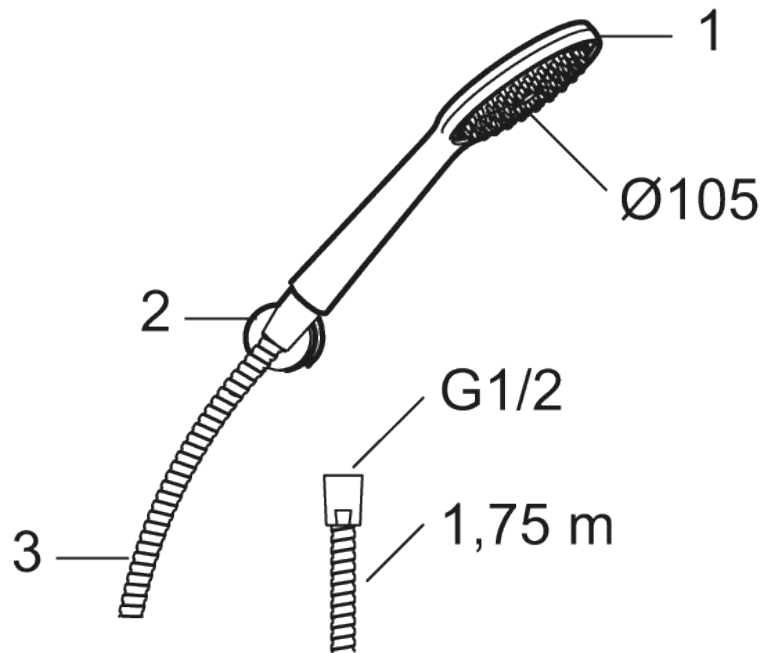

9000XE hand shower set

9000XE hand shower set is a shower set in chrome with a hand shower, metal hose and simple wall bracket. The large nozzle provides a pleasant shower experience with good pressure and an ample jet range without wasting water. The shower set is easy to install in all types of bathrooms.

Article number: 86720000 Flow 3 bar: 6.9 l/m

Description: Chrome

- Anti lime-scale hand shower
- Lead Free material
- Note! The hose must not be equipped with an on/off device

Unique characteristics

PRODUCT DESCRIPTION

Article number: 86720000

Sparepartlist

NO.	FMM NO.	RSK	DESCRIPTION
1	S600091	8233001	Hand shower, chrome
1	S600091.75	8233003	Hand shower, brushed chrome
2	S600208	8239743	Wall bracket, chrome
3	S600109	8252036	Shower hose, chrome
3	S600109.75	8252038	Shower hose, brushed chrome