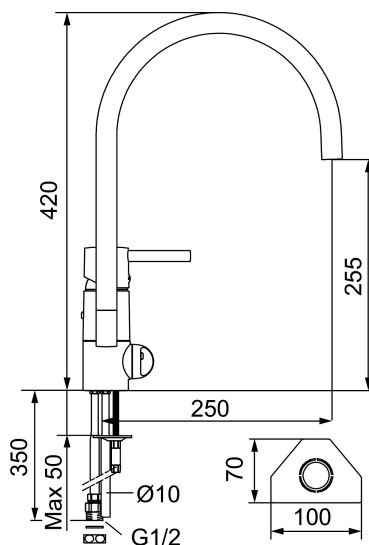

Unique characteristics

Backflow protection unit type

GARDA II kitchen mixer

Garda is a range of mixers with a clean, minimalist design. A Garda mixer enhances the overall interior of modern kitchens, and has our unique technical features including a soft-close mechanism and a ceramic seal. The spout is replaceable, so you can easily vary the mixer's appearance according to your preference. The choice is yours.

Article number: 96110000

Description: Chrome, with CU Ø10 mm

- Ceramic cartridge with soft closing function
- Adjustable flow control and temperature limiter
- Eco Flow (energy and water saving aerator)
- Swivel spout 110°
- With dish washer valve, switchable between cold and hot water. Pre-set on cold water
- Hole diameter Ø32-35 mm