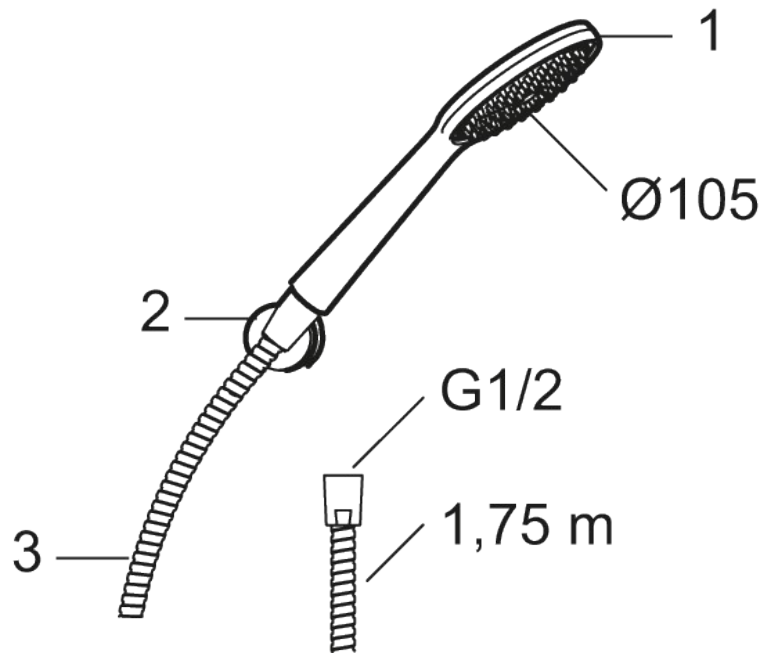

9000XE hand shower set

9000XE hand shower set is a shower set in chrome with a hand shower, metal hose and simple wall bracket. The large nozzle provides a pleasant shower experience with good pressure and an ample jet range without wasting water. The shower set is easy to install in all types of bathrooms.

Article number: 86720000 **Flow 3 bar:** 6.9 l/m

Description: Chrome

- Anti lime-scale hand shower
- Lead Free material
- Note! The hose must not be equipped with an on/off device

Unique characteristics

PRODUCT DESCRIPTION

Article number: 86720000

Sparepartlist

NO.	FMM NO.	RSK	DESCRIPTION
1	S600091	8233001	Hand shower, chrome
1	S600091.75	8233003	Hand shower, brushed chrome
2	S600157	8239542	Wall bracket, chrome
2	S600157.75	8239544	Wall bracket, børstet krom
3	S600109	8252036	Shower hose, chrome
3	S600109.75	8252038	Shower hose, brushed chrome