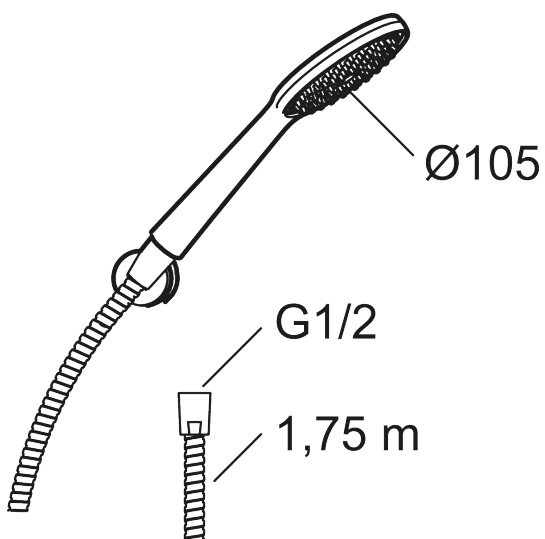

9000XE hand shower set

9000XE hand shower set is a shower set in chrome with a hand shower, metal hose and simple wall bracket. The large nozzle provides a pleasant shower experience with good pressure and an ample jet range without wasting water. The shower set is easy to install in all types of bathrooms.

Article number: 86720000 **Flow 3 bar:** 6.9 l/m

Description: Chrome

- Anti lime-scale hand shower
- Lead Free material
- Note! The hose must not be equipped with an on/off device

Unique characteristics

PRODUCT DESCRIPTION

Article number: 86720000

Sparepartlist

NO.	FMM NO.	RSK	DESCRIPTION
1	S600091	8233001	Hand shower, chrome
1	S600091.75	8233003	Hand shower, brushed chrome
2	S600157	8239542	Wall bracket, chrome
2	S600157.75	8239544	Wall bracket, børstet krom
3	S600109	8252036	Shower hose, chrome
3	S600109.75	8252038	Shower hose, brushed chrome