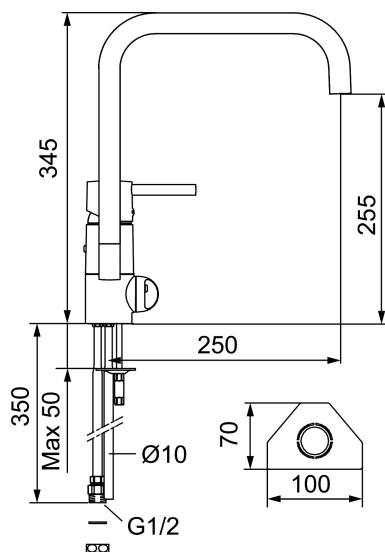

GARDA I kitchen mixer

Garda is a range of mixers with a clean, minimalist design. A Garda mixer enhances the overall interior of modern kitchens, and has our unique technical features including a soft-close mechanism and a ceramic seal. The spout is replaceable, so you can easily vary the mixer's appearance according to your preference. The choice is yours.

Article number: 96010000

Description: Chrome, with CU Ø10 mm

- Ceramic cartridge with soft closing function
- Adjustable flow control and temperature limiter
- Eco Flow (energy and water saving aerator)
- Swivel spout 110°
- With dish washer valve, switchable between cold and hot water. Pre-set on cold water
- Hole diameter Ø32-35 mm