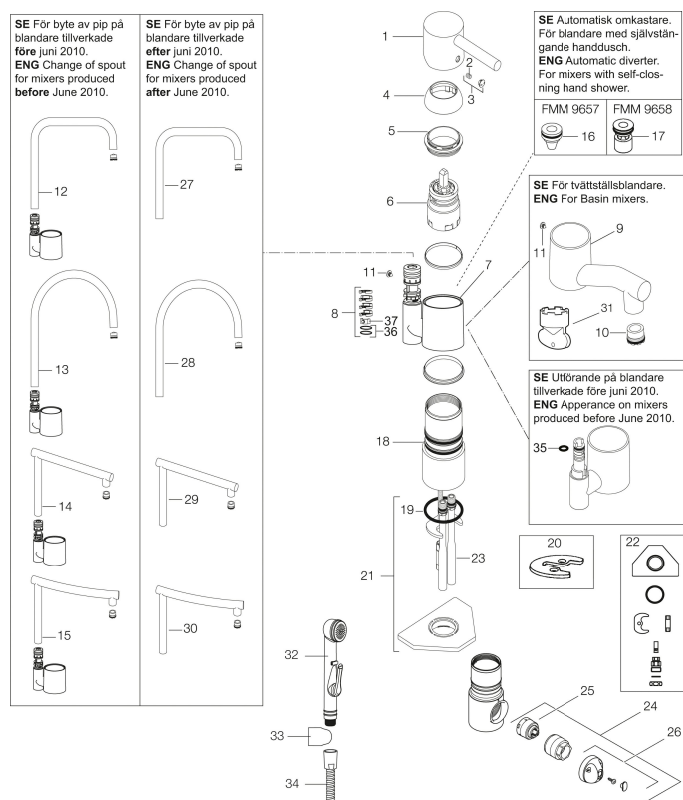

Article number: 96010000

Description: Chrome, with CU Ø10 mm

- Ceramic cartridge with soft closing function
- Adjustable flow control and temperature limiter
- Eco Flow (energy and water saving aerator)
- Swivel spout 110°
- With dish washer valve, switchable between cold and hot water. Pre-set on cold water
- Hole diameter Ø32-35 mm

### Sparepartlist

NO.	FMM NO.	RSK	DESCRIPTION
1	59400000	8591864	Lever, complete, L=95 mm
2	38731006	8591765	Lock screw
3	59410000	8591863	Cover lid with colour marking
4	59330000	8591829	Cover ring, chrome
5	38051000	8241719	Fastening nipple,chrome
6	59110000	8591770	Ceramic cartridge, not cold start (red ring)
7	59782000	8154090	Sleeve for spout with socket and stop screw
8	58640000	8594555	Lock kit for swivel spout
9	59700000	8154047	Spout for basin mixer with aerator and stop screw
10	59752200	8242199	Aerator M21,5 ext., 7-9 l/min at 300 kPa