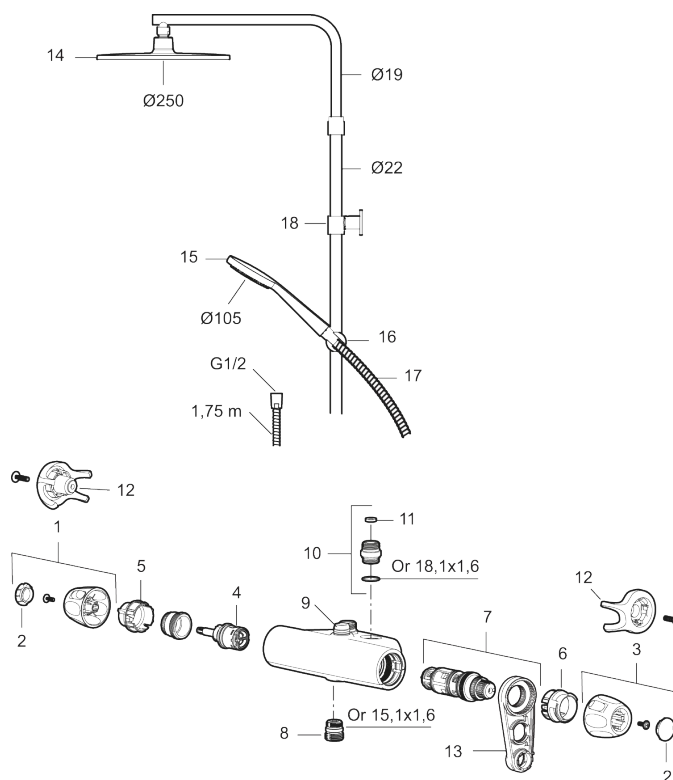

9000XE head shower kit Vaska

9000XE head shower kit is a head shower kit in chrome. The telescopic shower bar allows the wall bracket's height to be adapted to the specific bathroom's ceiling height, as well as to the user's height and/or the preferred distance to the shower head.

Article number: 86930000 **Flow 3 bar:** 7.6 l/m

Description: Chrome, 40 c/c, pipe connection up

- Note! 40 c/c
- Safety mixer 9000XE and head shower set 9000XE
- With reversible headwork
- Anti lime-scale head- and hand shower
- Shower bar with slider, soap dish and wall bracket with sealing
- Shower pipe can be shortened if required
- Wall bracket freely adjustable in height, 700–990 from connection and 50–100 mm from wall, 2x20 mm spacers included, with sealing, hidden pipe joint
- Lead Free material

Unique characteristics

Backflow protection unit type **EB**

PRODUCT DESCRIPTION

9000XE head shower kit Vaska

9000XE head shower kit is a head shower kit in chrome. The telescopic shower bar allows the wall bracket's height to be adapted to the specific bathroom's ceiling height, as well as to the user's height and/or the preferred distance to the shower head.

Article number: 86930000

Sparepartlist

NO.	FMM NO.	RSK	DESCRIPTION
1	S600083	8218917	On/off handle, complete, krom
1	S600083.75	8218919	On/off handle, complete, brushed chrome
2	S600116	8218920	End cover, chrome
2	S600116.75	8218922	End cover, brushed chrome
3	S600082	8218914	Temperature handle, complete, chrome
3	S600082.75	8218916	Temperature handle, complete, brushed chrome
4	S600020	8441462	Ceramic headwork, with service tool (shower mixer)
5	S600117	8439714	Stop ring, reversible
6	S600087	8439711	Scalding protection ring
7	S600084	8439709	Thermostatic cartridge, complete, incl. service tool
8	S600088	8439712	Nipple M18x1-G1/2 for shower mixer
9	S600112	8920116	Nipple M18x1