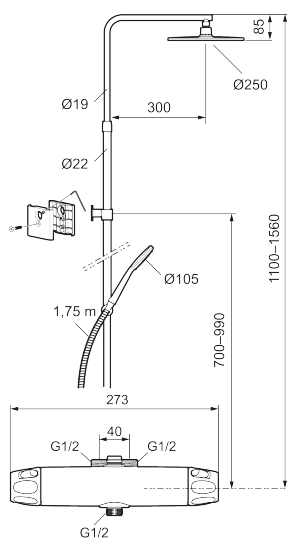

9000XE head shower kit Vaska

9000XE head shower kit is a head shower kit in chrome. The telescopic shower bar allows the wall bracket's height to be adapted to the specific bathroom's ceiling height, as well as to the user's height and/or the preferred distance to the shower head.

Article number: 86930000 **Flow 3 bar:** 7.6 l/m

Description: Chrome, 40 c/c, pipe connection up

- Note! 40 c/c
- Safety mixer 9000XE and head shower set 9000XE
- With reversible headwork
- Anti lime-scale head- and hand shower
- Shower bar with slider, soap dish and wall bracket with sealing
- Shower pipe can be shortened if required
- Wall bracket freely adjustable in height, 700–990 from connection and 50–100 mm from wall, 2x20 mm spacers included, with sealing, hidden pipe joint
- Lead Free material

Unique characteristics

Backflow protection unit type **EB**

PRODUCT DESCRIPTION

9000XE head shower kit Vaska

9000XE head shower kit is a head shower kit in chrome. The telescopic shower bar allows the wall bracket's height to be adapted to the specific bathroom's ceiling height, as well as to the user's height and/or the preferred distance to the shower head.

NO.	FMM NO.	RSK	DESCRIPTION
10	59820800	8591970	Inlet connector
11	38632006	8590311	Filter
12	S600105	8439713	Care-handle, black, 2 pcs
13	60770000	8591918	Service tool
14	S600092	8237548	Shower head, chrome
14	S600092.75	8237550	Shower head, brushed chrome
15	S600091	8233001	Hand shower, chrome
15	S600091.75	8233003	Hand shower, brushed chrome
16	S600093	8239502	Slider, chrome
16	S600093.75	8284780	Slider, brushed chrome
17	S600109	8252036	Shower hose, chrome
17	S600109.75	8252038	Shower hose, brushed chrome
18	S600094	8221921	Wall bracket, chrome
18	S600094.75	8221923	Wall bracket, brushed chrome