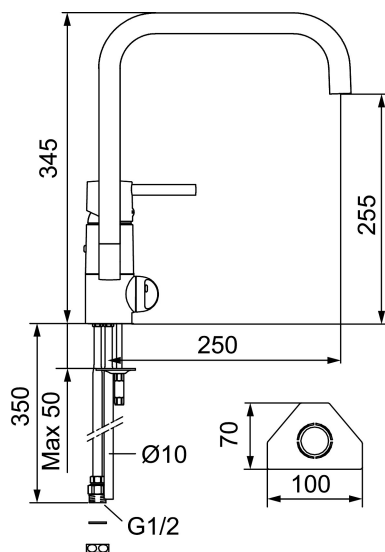

GARDA I kitchen mixer

Garda is a range of mixers with a clean, minimalist design. A Garda mixer enhances the overall interior of modern kitchens, and has our unique technical features including a soft-close mechanism and a ceramic seal. The spout is replaceable, so you can easily vary the mixer's appearance according to your preference. The choice is yours.

Article number: 96010000

Description: Chrome, with CU Ø10 mm

Uniqe characteristics

Backflow protection unit type

- Ceramic cartridge with soft closing function
- Adjustable flow control and temperature limiter
- Eco Flow (energy and water saving aerator)
- Swivel spout 110°
- With dish washer valve, switchable between cold and hot water. Pre-set on cold water
- Hole diameter Ø32-35 mm