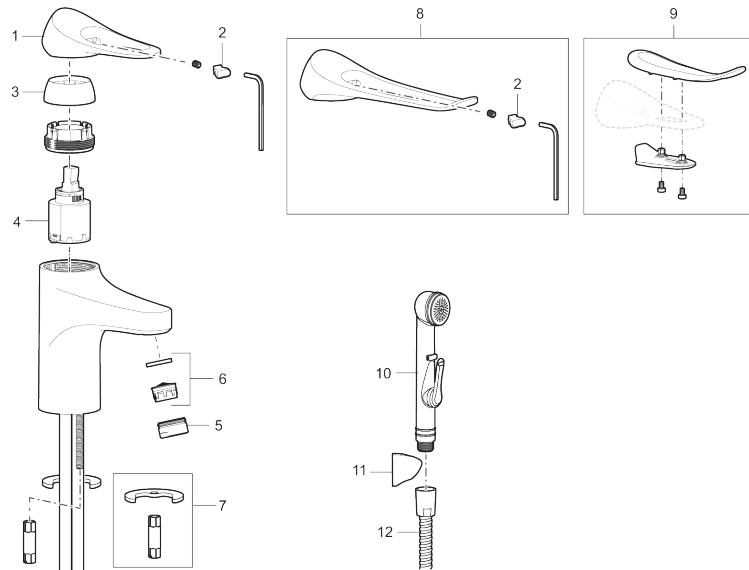

9000XE basin mixer

9000XE basin mixer is a basin mixer in chrome. Its classic design and water-saving function make it a natural choice for the bathroom. This product comes with a self-closing hand shower on the side and a 1.5 m metal hose.

Article number: 86570010 **Flow 3 bar:** 4.5 l/m

Description: Chrome

Unique characteristics

- With self-closing hand shower, wall bracket and hose
- Cold Start
- Ceramic cartridge with soft closing function
- Adjustable flow control and temperature limiter
- Eco Flow (energy and water saving aerator)
- Soft PEX[®] hoses with 3/8" connecting nut (stainless steel braided)
- Lead Free material
- Hole diameter Ø34-37 mm

Backflow protection unit type **EB**

PRODUCT DESCRIPTION

9000XE basin mixer

9000XE basin mixer is a basin mixer in chrome. Its classic design and water-saving function make it a natural choice for the bathroom. This product comes with a self-closing hand shower on the side and a 1.5 m metal hose.

Article number: 86570010

Sparepartlist

NO.	FMM NO.	RSK	DESCRIPTION
1	S600096	8387022	Lever, complete, chrome
1	S600096.75	8387024	Lever, complete, Brushed chrome
2	S600097	8387025	Cover lid with colour marking
3	S600101	8387029	Cover sleeve, chrome
3	S600101.75	8387031	Cover sleeve, brushed chrome
4	S600100	8387028	Ceramic cartridge with tool, for kitchen mixer (LEED) and basin mixer
4	S600099	8387027	Ceramic cartridge, for kitchen mixer (LEED) and basin mixer
4	S600178	8387036	Ceramic cartridge with tools
5	S600156	8280014	Housing M24 ext., 13 mm, chrome
5	S600156.75	8280015	Housing M24 ext., 13 mm, brushed chrome
6	S600072	8281671	Aerator insert, 3 l/min at 200–600 kPa
6	S600226	8280024	Aerator insert, 1,7 l/min at 200–600 kPa
7	S600160	8387096	Fastening kit, for basin mixer
8	S600175	8387083	Care-lever, complete
9	S600106	8397001	Care-kit
10	S600206	8233049	Self-closing hand shower, chrome