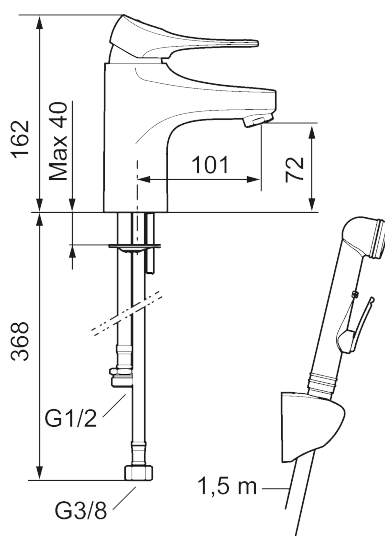

9000XE basin mixer

9000XE basin mixer is a basin mixer in chrome. Its classic design and water-saving function make it a natural choice for the bathroom. This product comes with a self-closing hand shower on the side and a 1.5 m metal hose.

Article number: 86570010 **Flow 3 bar:** 4.5 l/m

Description: Chrome

Unique characteristics

- With self-closing hand shower, wall bracket and hose
- Cold Start
- Ceramic cartridge with soft closing function
- Adjustable flow control and temperature limiter
- Eco Flow (energy and water saving aerator)
- Soft PEX[®] hoses with 3/8" connecting nut (stainless steel braided)
- Lead Free material
- Hole diameter Ø34-37 mm

Backflow protection unit type **EB**

PRODUCT DESCRIPTION

9000XE basin mixer

9000XE basin mixer is a basin mixer in chrome. Its classic design and water-saving function make it a natural choice for the bathroom. This product comes with a self-closing hand shower on the side and a 1.5 m metal hose.

NO.	FMM NO.	RSK	DESCRIPTION
11	S600157	8239542	Wall bracket, chrome
11	S600157.75	8239544	Wall bracket, børstet krom
12	S600152	8236561	High-pressure shower hose, L=1,5 m, chrome