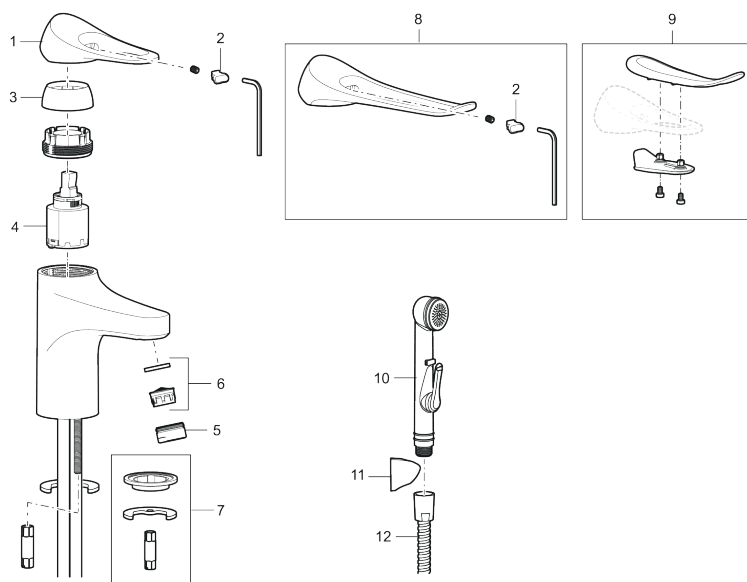

**Description:** Chrome, with Soft PEX® L=260 mm

- Cold Start
- Ceramic cartridge with soft closing function
- Adjustable flow control and temperature limiter
- Eco Flow (energy and water saving aerator)
- Soft PEX® hoses with 3/8" connecting nut (stainless steel braided)
- Lead Free material
- Hole diameter Ø34-37 mm

### Unique characteristics

Backflow protection unit type **AA**

## PRODUCT DESCRIPTION

### 9000XE basin mixer

9000XE basin mixer is a basin mixer in chrome. Its classic design and water-saving function make it a natural choice for the bathroom.

Article number: 86502010