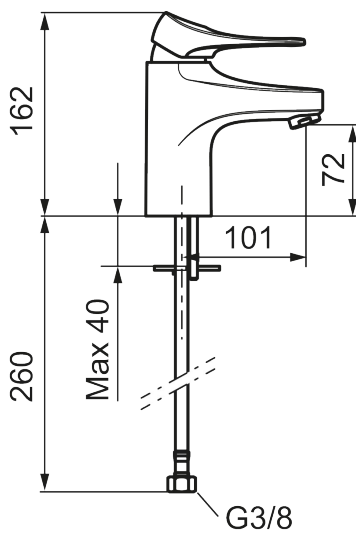

Unique characteristics

Backflow protection unit type **AA**