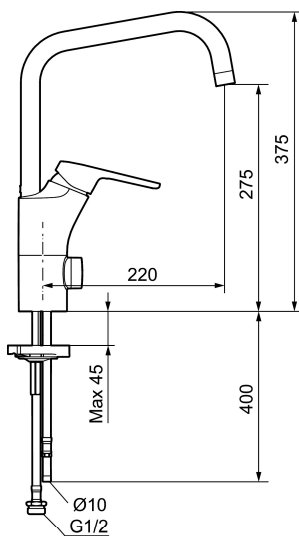

Article number: 83010000 **Flow 3 bar:** 7.7 l/m

Description: Chrome, connection flat end Ø10 mm

Unique characteristics

Backflow protection unit type **AA**

- Cold Start
- Ceramic cartridge with soft closing function
- Adjustable flow control and temperature limiter
- Eco Flow (energy and water saving aerator)
- Swivel spout, limitation part for 60°, 85°, 110° or 360° included
- With dish washer valve, switchable between cold and hot water. Pre-set on cold water
- Soft PEX[®] hoses (stainless steel braided)
- Hole diameter Ø34-37 mm