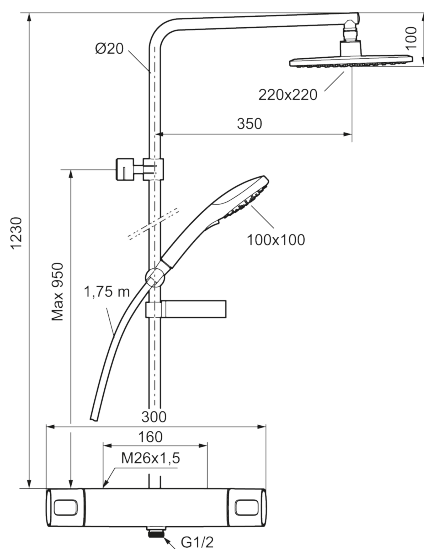

Article number: 85831500 Flow 3 bar: 10.7 l/m

Description: Chrome, 150 c/c, Lead Free, energy class B

### Uniqe characteristics

Backflow protection unit type **EB**

- Safety mixer Siljan and head shower set Siljan
- With reversible headwork
- Anti lime-scale head- and hand shower
- Eco Flow, hand shower 7,5 l/min and head shower 11 l/min
- Shower bar with slider, soap dish and wall bracket with sealing
- Shower pipe can be shortened if required
- Flexible wall bracket  $\pm 5$  mm in height and 50–100 mm from wall, 2x18 mm spacers included, with sealing, hidden pipe joint