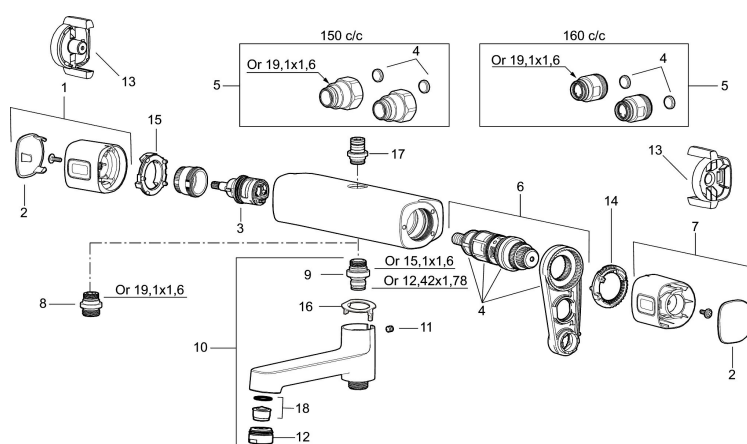

PRODUCT DESCRIPTION

SILJAN head shower kit

Our new FM Mattsson Siljan collection combines design with eco-friendly and energy-saving functions without compromising on comfort. The Siljan shower range includes a wide selection of overhead shower and hand shower sets.

The showers can be combined with a Siljan thermostatic shower or bath mixer. Or make things simple by choosing one of our smart all-in-one overhead or hand shower sets.

Article number: 85831500

Sparepartlist

NO.	FMM NO.	RSK	DESCRIPTION
1	35480009	8592029	On/off handle, complete
2	39031500	8592052	End cover
3	35980009	8585850	Ceramic on/off headwork, reversible
4	38680009	8591701	Filter kit incl. o-rings and service tool
5	59800800	8592005	Inlet connectors, 160 c/c
5	59810800	8592006	Inlet connectors 150 c/c (left-handed thread)
6	38601009	8591609	Thermostatic cartridge, complete, incl. service tool
7	35480109	8592033	Temperature handle, complete
8	39710800	8591967	Nipple M18x1-G1/2 for shower mixer
9	39754000	8591969	Nipple M18x1 with o-ring for bath mixer
10	83990000	8154079	Swivel spout with integrated diverter
11	38086000	8439701	Locking screw
12	29142400	8281526	Housing M24 ext., 13 mm
13	35976209	8592039	Care-handle, black, 2 pcs
14	38523000	8592058	Scalding protection ring
15	38531000	8592059	Stop ring, standard