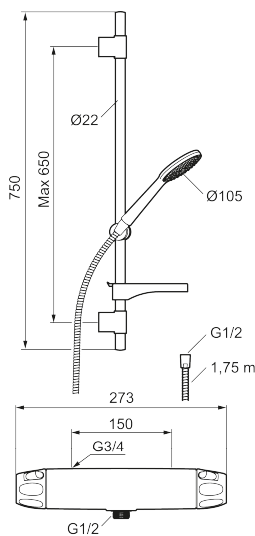

Article number: 86821503 **Flow 3 bar:** 6.9 l/m

Description: Brushed chrome, 150 c/c

- Safety mixer 9000XE and head shower set 9000XE
- Shower set has anti lime-scale hand shower, shower bar with slider, soap dish and wall brackets with sealing
- Lead Free material

Unique characteristics

Backflow protection unit type **EB**

PRODUCT DESCRIPTION

9000XE shower kit

9000XE shower kit is our complete shower kit with a mixer and shower set in brushed chrome. The mixer, combined with the large nozzle, delivers a pleasant shower experience with good pressure and an ample jet range without wasting water. The shower kit is easy to install in all types of bathrooms. The product can be supplemented with a tub spout.

Article number: 86821503

Sparepartlist

NO.	FMM NO.	RSK	DESCRIPTION
1	S600083	8218917	On/off handle, complete, krom
1	S600083.75	8218919	On/off handle, complete, brushed chrome
2	S600116	8218920	End cover, chrome
2	S600116.75	8218922	End cover, brushed chrome
3	S600082	8218914	Temperature handle, complete, chrome
3	S600082.75	8218916	Temperature handle, complete, brushed chrome
4	S600020	8441462	Ceramic headwork, with service tool (shower mixer)
5	S600086	8439710	Stop ring, standard
6	S600087	8439711	Scalding protection ring
7	S600084	8439709	Thermostatic cartridge, complete, incl. service tool

NO.	FMM NO.	RSK	DESCRIPTION
8	S600088	8439712	Nipple M18x1-G1/2 for shower mixer
9	60770000	8591918	Service tool
10	59800800	8592005	Inlet connectors, 160 c/c
11	38632006	8590311	Filter
12	S600105	8439713	Care-handle, black, 2 pcs
13	S600091	8233001	Hand shower, chrome
13	S600091.75	8233003	Hand shower, brushed chrome
14	S600095	8239500	Wall bracket, chrome
14	S600095.75	8221926	Wall bracket, brushed chrome
15	S600109	8252036	Shower hose, chrome
15	S600109.75	8252038	Shower hose, brushed chrome