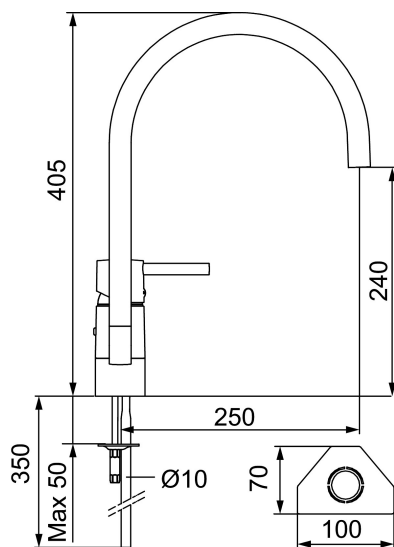

GARDA II kitchen mixer

Garda is a range of mixers with a clean, minimalist design. A Garda mixer enhances the overall interior of modern kitchens, and has our unique technical features including a soft-close mechanism and a ceramic seal. The spout is replaceable, so you can easily vary the mixer's appearance according to your preference. The choice is yours.

Article number: 96100000

Description: Chrome, with CU Ø10 mm

Unique characteristics

Backflow protection unit type

- Ceramic cartridge with soft closing function
- Adjustable flow control and temperature limiter
- Eco Flow (energy and water saving aerator)
- Swivel spout 110°
- Hole diameter Ø32-35 mm